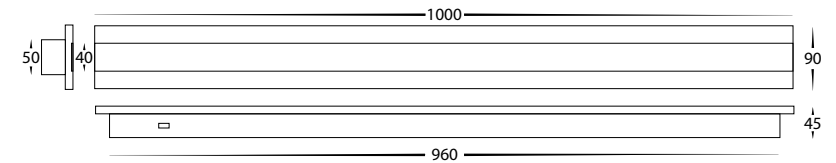

Barline Aluminium 1000mm Wall Light

Name	Barline
Material	Aluminium + Perspex
Colour	Poly Powder Coated Black or White
IP Rating	IP65
Colour Temp	3000k 4000k 5500k
IK Rating	IK08
Installation Type	Wall or Ceiling - Surface Mounted
Diffuser Type	Frosted Perspex
Lamp Base	Built in LED
Max Wattage	1x 30w (3000K & 5500K = 15w | 4000k = 30w)
Protection Class	240V = 1 (Earth Required) 24v DC = 3 (No Earth Required)
Lamp Expectancy	<30,000hrs*
CRI	CRI>80
SDCM	<6
UGR	<26
Dimmable	No
Warranty	3 Years Replacement*

Dimensions

Tri-Colour by Havit
3000K
4000K
5500K

IP65
PROTECTION CLASS

180°

Warranty
Terms & Conditions

Website

Product Ordering

Image	Part Number	Colour Temp	Lumens	Input Voltage	Beam Angle	Included LED	Barcode
	HV3584T-BLK	3000K 4000K 5500k	900lm 1800lm 975lm	240v AC 24V DC	180°	TRI Colour 15w-30w Built in LED	9350418026491
	HV3584T-BLK-24V			9350418034649			
	HV3584T-WHT	3000K 4000K 5500k	900lm 1800lm 975lm	240v AC 24V DC	180°	TRI Colour 15w-30w Built in LED	9350418026507
	HV3584T-WHT-24V			9350418034656			

Optional Havit Compatible Accessories

Image	Part Number	Description
Drivers		
	24v DC Non Dimmable LED Drivers	See Catalogue or Website for full range of Non Dimmable 24v DC LED Drivers

Related Products

300mm

[HV3581T-BLK](#)

[HV3581T-WHT](#)

600mm

[HV3582T-BLK](#)

[HV3582T-WHT](#)

1500mm

[HV3586T-BLK](#)

[HV3586T-WHT](#)

Havit Lighting 143 Beauchamp Road, Matraville, N.S.W. 2036 | Phone: 02 9381 8300 | Fax: 02 9381 6661 | Email: sales@havitt.com.au | Web: www.havitt.com.au

*See Warranty Terms & Conditions for more information