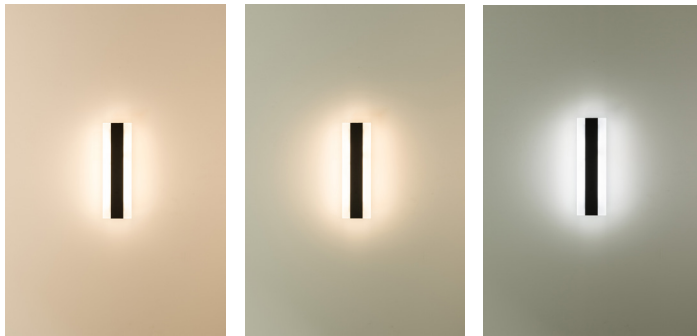

# Barline Aluminium 600mm Wall Light

## Product Specifications

Name	Barline
Material	Aluminium + Perspex
Colour	Poly Powder Coated Black or White
IP Rating	IP65
Installation Type	Wall or Ceiling - Surface Mounted
Lamp Base	Built in LED
Max Wattage	1x 18w
Lamp Expectancy	<30,000hrs
Diffuser Type	Frosted Perspex
CRI	CRI>80
Dimmable	No
Warranty	3 Years Replacement*

## Product Ordering

Image	Part Number	Colour Temp	Lumens	Input Voltage	Beam Angle	Included LED	Barcode
	<b>HV3582T-BLK</b>	3000k 4000k 5500k	540lm 1080lm 585lm	240v AC	180°	<b>TRI Colour</b> 9w-18w Built in LED	9350418026477
	<b>HV3582T-WHT</b>	3000k 4000k 5500k	540lm 1080lm 585lm	240v AC	180°	<b>TRI Colour</b> 9w-18w Built in LED	9350418026484