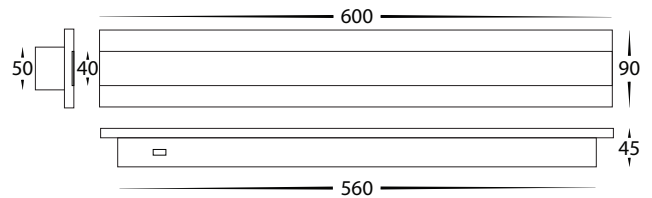

## Product Specifications

Name	Barline
Material	Aluminium + Perspex
Colour	Poly Powder Coated Black or White
IP Rating	IP65
Installation Type	Wall or Ceiling - Surface Mounted
Lamp Base	Built in LED
Max Wattage	1x 18w
Lamp Expectancy	<30,000hrs
Diffuser Type	Frosted Perspex
CRI	CRI>80
Dimmable	No
Warranty	3 Years Replacement*

## Product Ordering

Image	Part Number	Colour Temp	Lumens	Input Voltage	Beam Angle	Included LED	Barcode
	<b>HV3582T-BLK</b>	3000k 4000k 5500k	540lm 1080lm 585lm	240v AC	180°	<b>TRI Colour</b> 9w-18w Built in LED	9350418026477
	<b>HV3582T-WHT</b>	3000k 4000k 5500k	540lm 1080lm 585lm	240v AC	180°	<b>TRI Colour</b> 9w-18w Built in LED	9350418026484