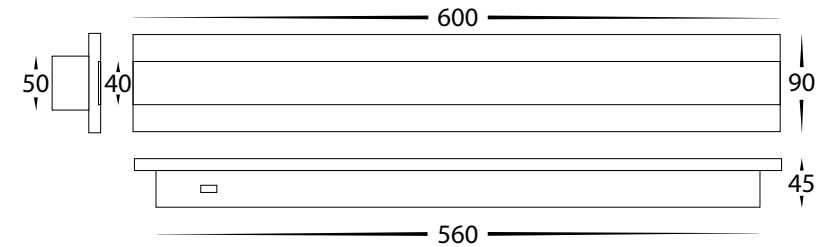

Barline Aluminium 600mm Wall Light

Name	Barline
Material	Aluminium + Perspex
Colour	Poly Powder Coated Black or White
IP Rating	IP65
Colour Temp	<div style="display: flex; gap: 5px;"> <div style="width: 10px; height: 10px; background-color: #FFD700; border: 1px solid black;"></div> 3000k <div style="width: 10px; height: 10px; background-color: #ADD8E6; border: 1px solid black;"></div> 4000k <div style="width: 10px; height: 10px; background-color: #00CED1; border: 1px solid black;"></div> 5500k </div>
IK Rating	IK08
Installation Type	Wall or Ceiling - Surface Mounted
Diffuser Type	Frosted Perspex
Lamp Base	Built in LED
Max Wattage	1x 18w (3000K & 5500K = 9w 4000k = 18w)
Protection Class	240V = 1 (Earth Required) 24v DC = 3 (No Earth Required)
Lamp Expectancy	<30,000hrs*
CRI	CRI>80
SDCM	<6
UGR	<26
Dimmable	No
Warranty	3 Years Replacement*

Dimensions

Product Ordering

Image	Part Number	Colour Temp	Lumens	Input Voltage	Beam Angle	Included LED	Barcode
	HV3582T-BLK	<div style="display: flex; gap: 5px;"> <div style="width: 10px; height: 10px; background-color: #FFD700; border: 1px solid black;"></div> 3000K <div style="width: 10px; height: 10px; background-color: #ADD8E6; border: 1px solid black;"></div> 4000K <div style="width: 10px; height: 10px; background-color: #00CED1; border: 1px solid black;"></div> 5500k </div>	540lm	240v AC	180°	TRI Colour 9w-18w Built in LED	9350418026477
	HV3582T-BLK-24V		1080lm 585lm	24V DC			9350418034625
	HV3582T-WHT	<div style="display: flex; gap: 5px;"> <div style="width: 10px; height: 10px; background-color: #FFD700; border: 1px solid black;"></div> 3000K <div style="width: 10px; height: 10px; background-color: #ADD8E6; border: 1px solid black;"></div> 4000K <div style="width: 10px; height: 10px; background-color: #00CED1; border: 1px solid black;"></div> 5500k </div>	540lm	240v AC	180°	TRI Colour 9w-18w Built in LED	9350418026484
	HV3582T-WHT-24V		1080lm 585lm	24V DC			9350418034632