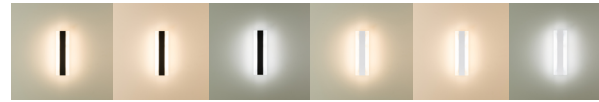

Barline Aluminium 300mm Wall Light

Name	Barline
Material	Aluminium + Perspex
Colour	Poly Powder Coated Black or White
IP Rating	IP65
Colour Temp	<div style="display: flex; gap: 5px;"> <div style="width: 10px; height: 10px; background-color: #FFC000; border: 1px solid black;"></div> 3000k <div style="width: 10px; height: 10px; background-color: #ADD8E6; border: 1px solid black;"></div> 4000k <div style="width: 10px; height: 10px; background-color: #008080; border: 1px solid black;"></div> 5500k </div>
IK Rating	IK08
Installation Type	Wall or Ceiling - Surface Mounted
Diffuser Type	Frosted Perspex
Lamp Base	Built in LED
Max Wattage	1x 9w (3000K & 5500K = 4.5w 4000k = 9w)
Protection Class	240V = 1 (Earth Required) 24v DC = 3 (No Earth Required)
Lamp Expectancy	<30,000hrs*
CRI	CRI>80
SDCM	<6
UGR	<26
Dimmable	No
Warranty	3 Years Replacement*

Dimensions

Warranty Terms & Conditions Website

Product Ordering

Image	Part Number	Colour Temp	Lumens	Input Voltage	Beam Angle	Included LED	Barcode
	HV3581T-BLK	<div style="display: flex; gap: 5px;"> <div style="width: 10px; height: 10px; background-color: #FFC000; border: 1px solid black;"></div> 3000K <div style="width: 10px; height: 10px; background-color: #ADD8E6; border: 1px solid black;"></div> 4000K <div style="width: 10px; height: 10px; background-color: #008080; border: 1px solid black;"></div> 5500k </div>	270lm 540lm 290lm	240v AC 24V DC	180°	TRI Colour 4.5w-9w Built in LED	9350418026453
	HV3581T-BLK-24V			9350418034601			
	HV3581T-WHT	<div style="display: flex; gap: 5px;"> <div style="width: 10px; height: 10px; background-color: #FFC000; border: 1px solid black;"></div> 3000K <div style="width: 10px; height: 10px; background-color: #ADD8E6; border: 1px solid black;"></div> 4000K <div style="width: 10px; height: 10px; background-color: #008080; border: 1px solid black;"></div> 5500k </div>	270lm 540lm 290lm	240v AC 24V DC	180°	TRI Colour 4.5w-9w Built in LED	9350418026460
	HV3581T-WHT-24V			9350418034618			