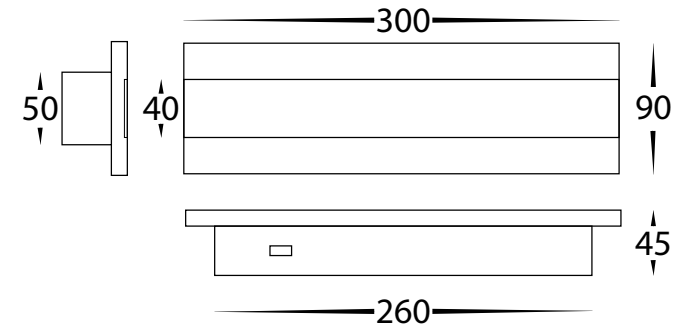

Barline Aluminium 300mm Wall Light

Name	Barline
Material	Aluminium + Perspex
Colour	Poly Powder Coated Black or White
IP Rating	IP65
Colour Temp	<div style="display: flex; gap: 5px;"> <div style="width: 10px; height: 10px; background-color: #FFC000; border: 1px solid black;"></div> 3000k <div style="width: 10px; height: 10px; background-color: #ADD8E6; border: 1px solid black;"></div> 4000k <div style="width: 10px; height: 10px; background-color: #008080; border: 1px solid black;"></div> 5500k </div>
IK Rating	IK08
Installation Type	Wall or Ceiling - Surface Mounted
Diffuser Type	Frosted Perspex
Lamp Base	Built in LED
Max Wattage	1x 9w (3000K & 5500K = 4.5w 4000k = 9w)
Protection Class	240V = 1 (Earth Required) 24v DC = 3 (No Earth Required)
Lamp Expectancy	<30,000hrs*
CRI	CRI>80
SDCM	<6
UGR	<26
Dimmable	No
Warranty	3 Years Replacement*

Dimensions

Warranty Terms & Conditions Website

Product Ordering

Image	Part Number	Colour Temp	Lumens	Input Voltage	Beam Angle	Included LED	Barcode
	HV3581T-BLK	<div style="display: flex; gap: 5px;"> <div style="width: 10px; height: 10px; background-color: #FFC000; border: 1px solid black;"></div> 3000K <div style="width: 10px; height: 10px; background-color: #ADD8E6; border: 1px solid black;"></div> 4000K <div style="width: 10px; height: 10px; background-color: #008080; border: 1px solid black;"></div> 5500k </div>	270lm 540lm 290lm	240v AC 24V DC	180°	TRI Colour 4.5w-9w Built in LED	9350418026453
	HV3581T-BLK-24V			9350418034601			
	HV3581T-WHT	<div style="display: flex; gap: 5px;"> <div style="width: 10px; height: 10px; background-color: #FFC000; border: 1px solid black;"></div> 3000K <div style="width: 10px; height: 10px; background-color: #ADD8E6; border: 1px solid black;"></div> 4000K <div style="width: 10px; height: 10px; background-color: #008080; border: 1px solid black;"></div> 5500k </div>	270lm 540lm 290lm	240v AC 24V DC	180°	TRI Colour 4.5w-9w Built in LED	9350418026460
	HV3581T-WHT-24V			9350418034618			