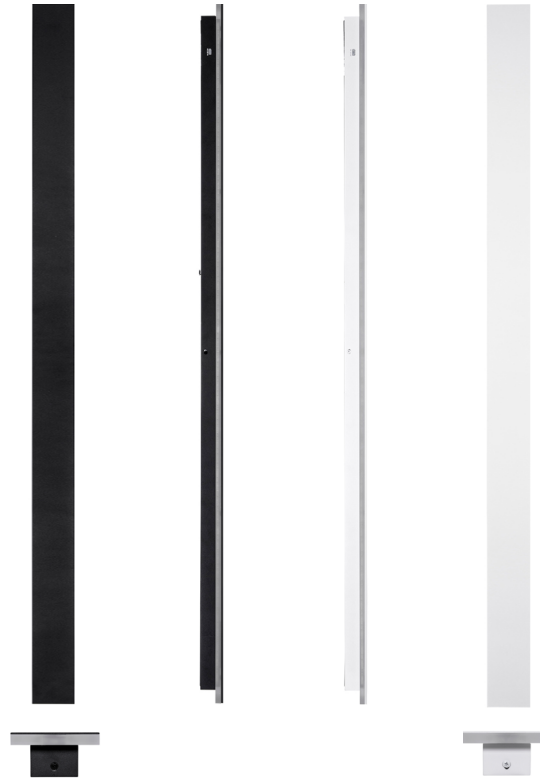

Barline Shadow Aluminium

1500mm Wall Light

Name	Barline
Material	Aluminium + Perspex
Colour	Poly Powder Coated Black or White
IP Rating	IP65
Colour Temp	<div style="display: flex; gap: 5px;"> <div style="width: 10px; height: 10px; background-color: #FFD700; border: 1px solid black;"></div> 3000k <div style="width: 10px; height: 10px; background-color: #ADD8E6; border: 1px solid black;"></div> 4000k <div style="width: 10px; height: 10px; background-color: #00CED1; border: 1px solid black;"></div> 5500k </div>
IK Rating	IK08
Installation Type	Wall or Ceiling - Surface Mounted
Diffuser Type	Frosted Perspex
Lamp Base	Built in LED
Max Wattage	1x 45w (3000K & 5500K = 22w 4000k = 45w)
Protection Class	240V = 1 (Earth Required) 24v DC = 3 (No Earth Required)
Lamp Expectancy	<30,000hrs*
CRI	CRI>80
SDCM	<6
UGR	<26
Dimmable	No
Warranty	3 Years Replacement*