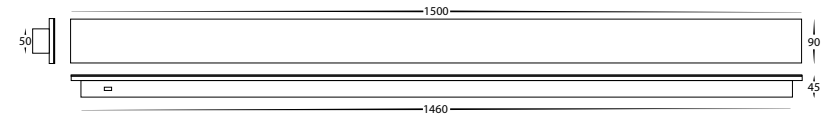

Barline Shadow Aluminium

1500mm Wall Light

Name	Barline
Material	Aluminium + Perspex
Colour	Poly Powder Coated Black or White
IP Rating	IP65
Colour Temp	3000k 4000k 5500k
IK Rating	IK08
Installation Type	Wall or Ceiling - Surface Mounted
Diffuser Type	Frosted Perspex
Lamp Base	Built in LED
Max Wattage	1x 45w (3000K & 5500K = 22w | 4000k = 45w)
Protection Class	240V = 1 (Earth Required) 24v DC = 3 (No Earth Required)
Lamp Expectancy	<30,000hrs*
CRI	CRI>80
SDCM	<6
UGR	<26
Dimmable	No
Warranty	3 Years Replacement*

Dimensions

Tri-Colour by Havit
3000K
4000K
5500K

IP65
PROTECTION CLASS

180°

Product Ordering

Image	Part Number	Colour Temp	Lumens	Input Voltage	Beam Angle	Included LED	Barcode
	HV3576T-BLK	3000K 4000K 5500k	1380lm	240v AC	180°	TRI Colour 22w-45w Built in LED	9350418036148
	HV3576T-BLK-24V		2700lm	24V DC			9350418034588
	HV3576T-WHT	3000K 4000K 5500k	1380lm	240v AC	180°	TRI Colour 22w-45w Built in LED	9350418036155
	HV3576T-WHT-24V		2700lm	24V DC			9350418034595

Optional Havit Compatible Accessories

Image	Part Number	Description
Drivers		
	24v DC Non Dimmable LED Drivers	See Catalogue or Website for full range of Non Dimmable 24v DC LED Drivers

Related Products

300mm

[HV3571T-BLK](#)

[HV3571T-WHT](#)

600mm

[HV3572T-BLK](#)

[HV3572T-WHT](#)

1000mm

[HV3574T-BLK](#)

[HV3574T-WHT](#)