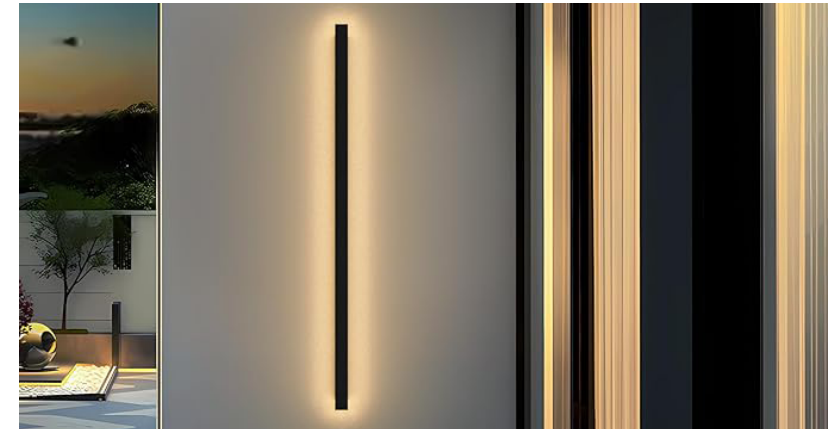

Barline Shadow Aluminium

1500mm Wall Light

Name	Barline
Material	Aluminium + Perspex
Colour	Poly Powder Coated Black or White
IP Rating	IP65
Colour Temp	<div style="display: flex; gap: 5px;"> <div style="width: 10px; height: 10px; background-color: #FFD700; border: 1px solid black;"></div> 3000k <div style="width: 10px; height: 10px; background-color: #ADD8E6; border: 1px solid black;"></div> 4000k <div style="width: 10px; height: 10px; background-color: #00CED1; border: 1px solid black;"></div> 5500k </div>
IK Rating	IK08
Installation Type	Wall or Ceiling - Surface Mounted
Diffuser Type	Frosted Perspex
Lamp Base	Built in LED
Max Wattage	1x 45w (3000K & 5500K = 22w 4000k = 45w)
Protection Class	240V = 1 (Earth Required) 24v DC = 3 (No Earth Required)
Lamp Expectancy	<30,000hrs*
CRI	CRI>80
SDCM	<6
UGR	<26
Dimmable	No
Warranty	3 Years Replacement*