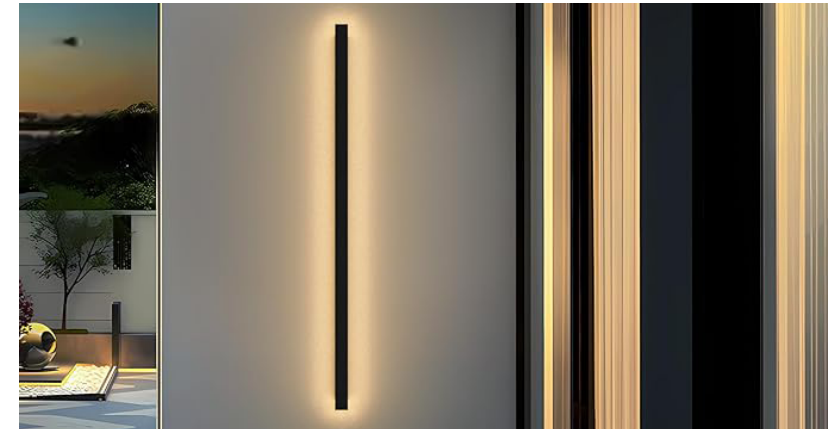

# Barline Shadow Aluminium

## 1000mm Wall Light

<b>Name</b>	Barline
<b>Material</b>	Aluminium + Perspex
<b>Colour</b>	Poly Powder Coated Black or White
<b>IP Rating</b>	IP65
<b>Colour Temp</b>	<div style="display: flex; gap: 5px;"> <div style="width: 10px; height: 10px; background-color: #FFD700; border: 1px solid black;"></div> 3000k             <div style="width: 10px; height: 10px; background-color: #ADD8E6; border: 1px solid black;"></div> 4000k             <div style="width: 10px; height: 10px; background-color: #00CED1; border: 1px solid black;"></div> 5500k         </div>
<b>IK Rating</b>	IK08
<b>Installation Type</b>	Wall or Ceiling - Surface Mounted
<b>Diffuser Type</b>	Frosted Perspex
<b>Lamp Base</b>	Built in LED
<b>Max Wattage</b>	1x 30w (3000K & 5500K = 15w   4000k = 30w)
<b>Protection Class</b>	240V = 1 (Earth Required) 24v DC = 3 (No Earth Required)
<b>Lamp Expectancy</b>	<30,000hrs*
<b>CRI</b>	CRI>80
<b>SDCM</b>	<6
<b>UGR</b>	<26
<b>Dimmable</b>	No
<b>Warranty</b>	3 Years Replacement*