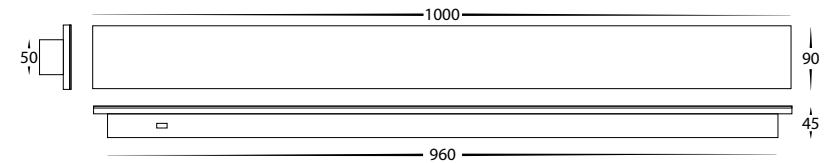

Warranty Terms & Conditions Website

Product Ordering

Image	Part Number	Colour Temp	Lumens	Input Voltage	Beam Angle	Included LED	Barcode
	HV3574T-BLK	3000K 4000K 5500k	900lm 1800lm 975lm	240v AC 24V DC	180°	TRI Colour 15w-30w Built in LED	9350418036124
	HV3574T-BLK-24V			9350418034564			
	HV3574T-WHT	3000K 4000K 5500k	900lm 1800lm 975lm	240v AC 24V DC	180°	TRI Colour 15w-30w Built in LED	9350418036131
	HV3574T-WHT-24V			9350418034571			

Optional Havit Compatible Accessories

Image	Part Number	Description
Drivers		
	24v DC Non Dimmable LED Drivers	See Catalogue or Website for full range of Non Dimmable 24v DC LED Drivers

Related Products

300mm

[HV3571T-BLK](#)

[HV3571T-WHT](#)

600mm

[HV3572T-BLK](#)

[HV3572T-WHT](#)

1500mm

[HV3576T-BLK](#)

[HV3576T-WHT](#)

Havit Lighting 143 Beauchamp Road, Matraville, N.S.W. 2036 | Phone: 02 9381 8300 | Fax: 02 9381 6661 | Email: sales@havitt.com.au | Web: www.havit.com.au

*See Warranty Terms & Conditions for more information