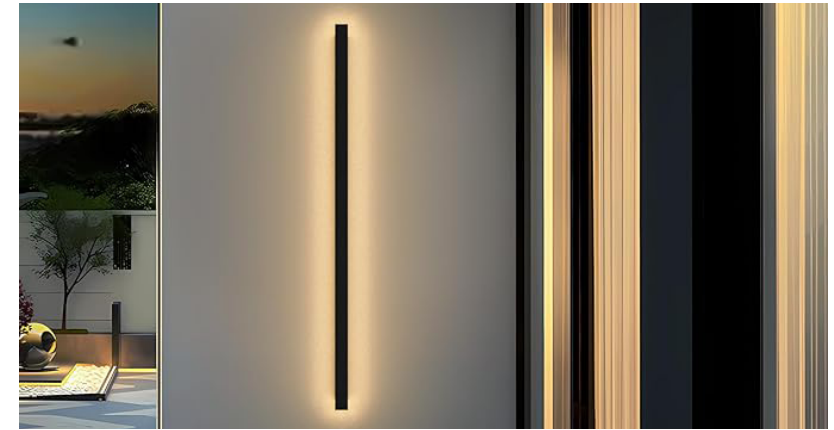

Barline Shadow Aluminium

600mm Wall Light

Name	Barline
Material	Aluminium + Perspex
Colour	Poly Powder Coated Black or White
IP Rating	IP65
Colour Temp	<div style="display: flex; gap: 5px;"> <div style="width: 10px; height: 10px; background-color: #FFD700; border: 1px solid black;"></div> 3000k <div style="width: 10px; height: 10px; background-color: #ADD8E6; border: 1px solid black;"></div> 4000k <div style="width: 10px; height: 10px; background-color: #00CED1; border: 1px solid black;"></div> 5500k </div>
IK Rating	IK08
Installation Type	Wall or Ceiling - Surface Mounted
Diffuser Type	Frosted Perspex
Lamp Base	Built in LED
Max Wattage	1x 18w (3000K & 5500K = 9w 4000k = 18w)
Protection Class	240V = 1 (Earth Required) 24v DC = 3 (No Earth Required)
Lamp Expectancy	<30,000hrs*
CRI	CRI>80
SDCM	<6
UGR	<26
Dimmable	No
Warranty	3 Years Replacement*