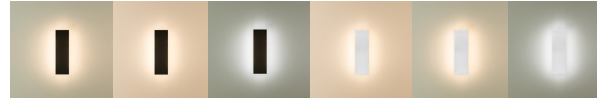

Warranty
Terms & Conditions

Website

Product Ordering

Image	Part Number	Colour Temp	Lumens	Input Voltage	Beam Angle	Included LED	Barcode
	HV3572T-BLK	3000K	540lm	240v AC	180°	TRI Colour 9w-18w Built in LED	9350418036100
	HV3572T-BLK-24V	4000K 5500k	1080lm 585lm	24V DC			9350418034540
	HV3572T-WHT	3000K	540lm	240v AC	180°	TRI Colour 9w-18w Built in LED	9350418036094
	HV3572T-WHT-24V	4000K 5500k	1080lm 585lm	24V DC			9350418036117

Optional Havit Compatible Accessories

Image	Part Number	Description
Drivers		
	24v DC Non Dimmable LED Drivers	See Catalogue or Website for full range of Non Dimmable 24v DC LED Drivers

Related Products

300mm

[HV3571T-BLK](#)

[HV3571T-WHT](#)

1000mm

[HV3574T-BLK](#)

[HV3574T-WHT](#)

1500mm

[HV3576T-BLK](#)

[HV3576T-WHT](#)

Havit Lighting 143 Beauchamp Road, Matraville, N.S.W. 2036 | Phone: 02 9381 8300 | Fax: 02 9381 6661 | Email: sales@havit.com.au | Web: www.havit.com.au

*See Warranty Terms & Conditions for more information