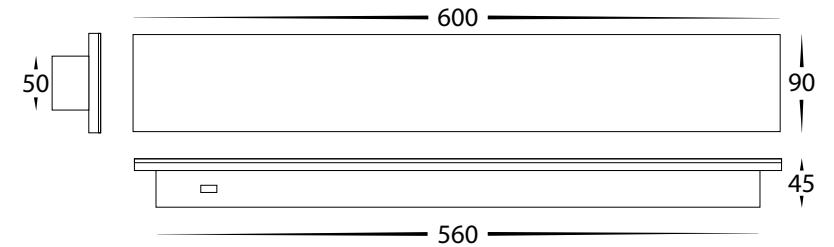

Warranty
Terms & Conditions

Website

Product Ordering

Image	Part Number	Colour Temp	Lumens	Input Voltage	Beam Angle	Included LED	Barcode
	HV3572T-BLK	3000K	540lm	240v AC	180°	TRI Colour 9w-18w Built in LED	9350418036100
	HV3572T-BLK-24V	4000K 5500k	1080lm 585lm	24V DC			9350418034540
	HV3572T-WHT	3000K	540lm	240v AC	180°	TRI Colour 9w-18w Built in LED	9350418036094
	HV3572T-WHT-24V	4000K 5500k	1080lm 585lm	24V DC			9350418036117

Optional Havit Compatible Accessories

Image	Part Number	Description
Drivers		
	24v DC Non Dimmable LED Drivers	See Catalogue or Website for full range of Non Dimmable 24v DC LED Drivers

Related Products

300mm

[HV3571T-BLK](#)

[HV3571T-WHT](#)

1000mm

[HV3574T-BLK](#)

[HV3574T-WHT](#)

1500mm

[HV3576T-BLK](#)

[HV3576T-WHT](#)

Havit Lighting 143 Beauchamp Road, Matraville, N.S.W. 2036 | Phone: 02 9381 8300 | Fax: 02 9381 6661 | Email: sales@havit.com.au | Web: www.havit.com.au

*See Warranty Terms & Conditions for more information