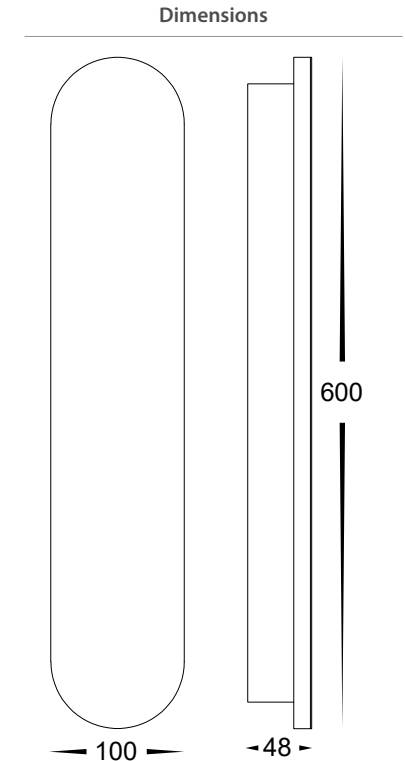

## 600mm Wall Light

<b>Name</b>	Barline
<b>Material</b>	Aluminium + Perspex
<b>Colour</b>	Powder Coated Black or White + Brass**
<b>IP Rating</b>	IP65
<b>Colour Temp</b>	<div style="display: flex; gap: 5px;"> <div style="width: 10px; height: 10px; background-color: #FFD700; border: 1px solid black;"></div> 3000k           <div style="width: 10px; height: 10px; background-color: #ADD8E6; border: 1px solid black;"></div> 4000k           <div style="width: 10px; height: 10px; background-color: #00CED1; border: 1px solid black;"></div> 5500k         </div>
<b>IK Rating</b>	IK08
<b>Installation Type</b>	Wall or Ceiling - Surface Mounted
<b>Diffuser Type</b>	Frosted Perspex
<b>Lamp Base</b>	Built in LED
<b>Max Wattage</b>	1x 12w
<b>Protection Class</b>	1 (Earth Required)
<b>Lamp Expectancy</b>	<30,000hrs*
<b>CRI</b>	CRI>80
<b>SDCM</b>	<6
<b>UGR</b>	<26
<b>Dimmable</b>	No
<b>Warranty</b>	3 Years Replacement*

### Product Ordering

Image	Part Number	Colour Temp	Lumens	Input Voltage	Beam Angle	Included LED	Barcode
	<b>HV3562T-BLK</b>	3000K 4000K 5500k	450lm	240v AC	180°	<b>TRI Colour</b> 12w Built in LED	9350418041654
	<b>HV3562T-BR</b>		460lm				9350418042323
	<b>HV3562T-WHT</b>		455lm				9350418041661