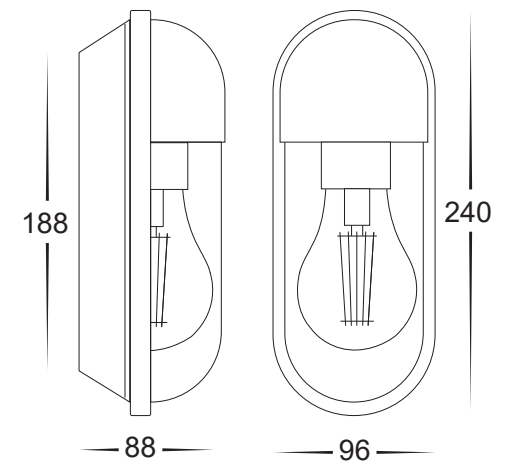

Lume Polycarbonate Wall Light

Name	Lume
Material	Polycarbonate
Colour	Polycarbonate Black, Brass & White
IP Rating	IP54
Colour Temp	2700K
IK Rating	IK04
Installation Type	Wall - Surface Mounted
Diffuser Type	Clear Plastic
Lamp Base	E27
Protection Class	240v = 2 (No Earth Required)
Max Wattage	8w
Lamp Expectancy	<30,000hrs
CRI	CRI>80
Dimmable	Yes - Triac Dimmable
Warranty	3 Years Replacement

Dimensions

Product Ordering

Image	Part Number	Colour Temp	Lumens	Input Voltage	Beam Angle	Included LED	Barcode
	HV3512W-BLK	2700K	700lm	240v AC	180°	 1x 8w E27 LED Filament Globe	9350418039927
	HV3512W-PB						9350418039934
	HV3512W-WHT						9350418039910