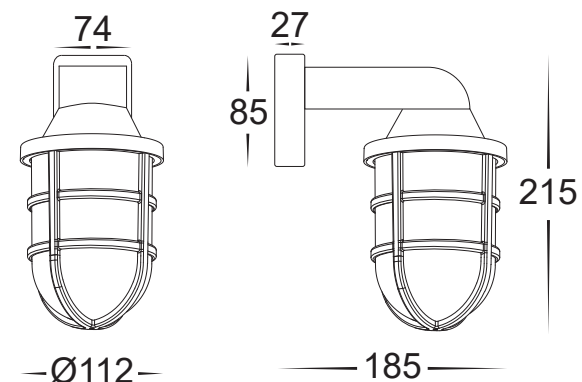

# Marina Polycarbonate Wall Light

Name	Marina
Material	Polycarbonate
Colour	Polycarbonate Black, Brass & White
IP Rating	IP54
Colour Temp	2700K
IK Rating	IK04
Installation Type	Wall - Surface Mounted
Diffuser Type	Clear Plastic
Lamp Base	E27
Protection Class	240v = 2 (No Earth Required)
Max Wattage	8w
Lamp Expectancy	<30,000hrs
CRI	CRI>80
Dimmable	Yes - Triac Dimmable
Warranty	3 Years Replacement

## Dimensions

## Product Ordering

Image	Part Number	Colour Temp	Lumens	Input Voltage	Beam Angle	Included LED	Barcode
	HV3511W-BLK	2700K	700lm	240v AC	180°	<b>1x 8w E27 LED Filament Globe</b>	9350418039897
	HV3511W-PB						9350418039903
	HV3511W-WHT						9350418039880