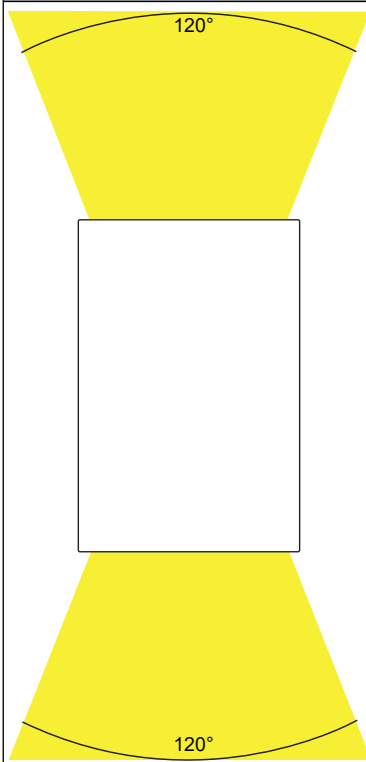

Stylez White Up & Down LED Step Light

PRODUCT SPECIFICATIONS

Name	Stylez
Material	316 Stainless Steel
Colour	White
IP Rating	IP65
Lamp Base	Built in LED
CRI	> 80
Wiring	Parallel
Dimmable	No
Warranty	3 Years Replacement

APPROVAL

IP RATING

COLOUR TEMP

LIGHT DISTRIBUTION

MOUNTING BASE

DIMENSIONS

PART NUMBER	COLOUR TEMP	LUMENS	INPUT VOLTAGE	BEAM ANGLE	INCLUDED LED
HV3289C-WHT	5500k	2x 250lm	12v	120°	2x 3w Built in LED
HV3289W-WHT	3000k	2x 240lm	12v	120°	2x 3w Built in LED