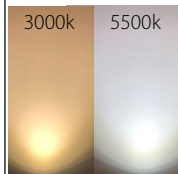

Stylez White Up & Down LED Step Light

PRODUCT SPECIFICATIONS

Name	Stylez
Material	316 Stainless Steel
Colour	White
IP Rating	IP65
Lamp Base	Built in LED
CRI	> 80
Wiring	Parallel
Dimmable	No
Warranty	3 Years Replacement

APPROVAL

IP RATING

COLOUR TEMP

LIGHT DISTRIBUTION

MOUNTING BASE

DIMENSIONS

PART NUMBER	COLOUR TEMP	LUMENS	INPUT VOLTAGE	BEAM ANGLE	INCLUDED LED
HV3289C-WHT	5500k	2x 250lm	12v	120°	2x 3w Built in LED
HV3289W-WHT	3000k	2x 240lm	12v	120°	2x 3w Built in LED