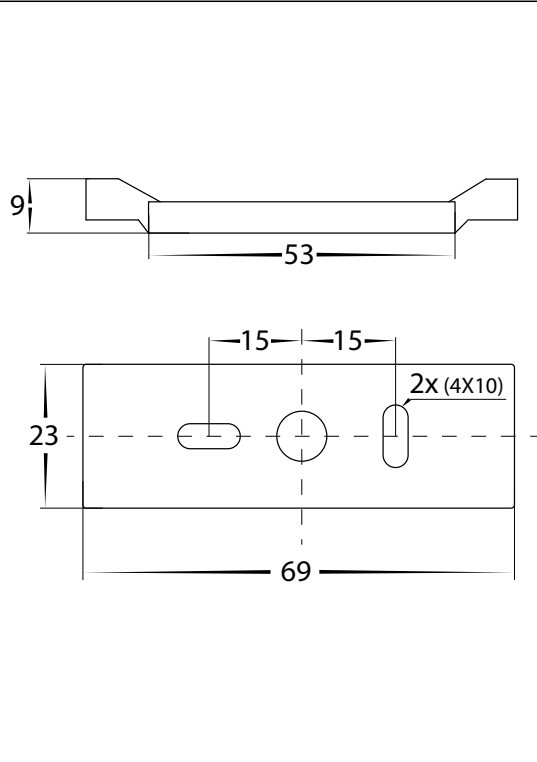

APPROVAL

IP RATING

COLOUR TEMP

LIGHT DISTRIBUTION

MOUNTING BASE

DIMENSIONS

PART NUMBER	COLOUR TEMP	LUMENS	INPUT VOLTAGE	BEAM ANGLE	INCLUDED LED
HV3289C-WHT	5500k	2x 250lm	12v	120°	2x 3w Built in LED
HV3289W-WHT	3000k	2x 240lm	12v	120°	2x 3w Built in LED