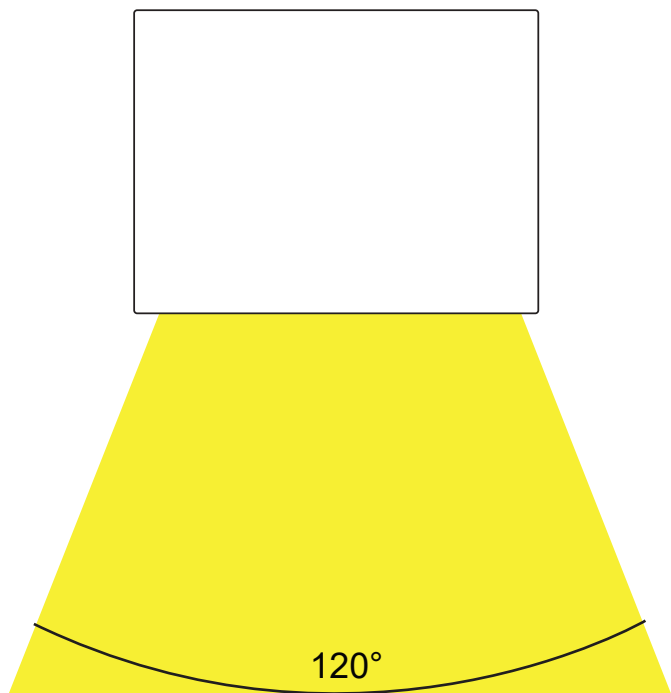

APPROVAL

IP RATING

COLOUR TEMP

LIGHT DISTRIBUTION