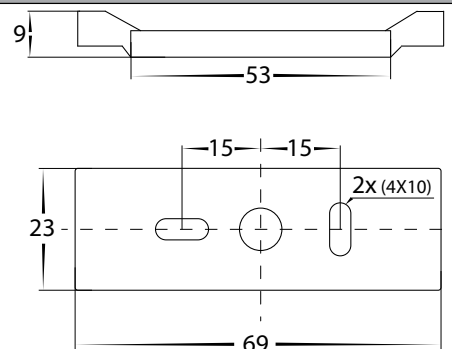

### DIMENSIONS

PART NUMBER	COLOUR TEMP	LUMENS	INPUT VOLTAGE	BEAM ANGLE	INCLUDED LED
<b>HV3288C-GPH</b>	5500k	250lm	12v	120°	3w Built in LED
<b>HV3288W-GPH</b>	3000k	240lm	12v	120°	3w Built in LED

For More Information Contact Havit Lighting