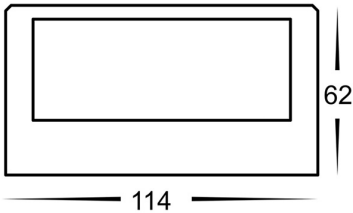

Solid Bronze

Aluminium Black

Aluminium White

Choose colour temperature with switch on LED panel when installed.

PART NUMBER	COLOUR TEMP	LUMENS*	INPUT VOLTAGE	BEAM ANGLE	INCLUDED GLOBES
HV3283T-BRZ	3000k	480lm	12v DC	120°	Built in 6w LED
HV3283T-BLK	4000k	500lm			
HV3283T-WHT	5500k	520lm			