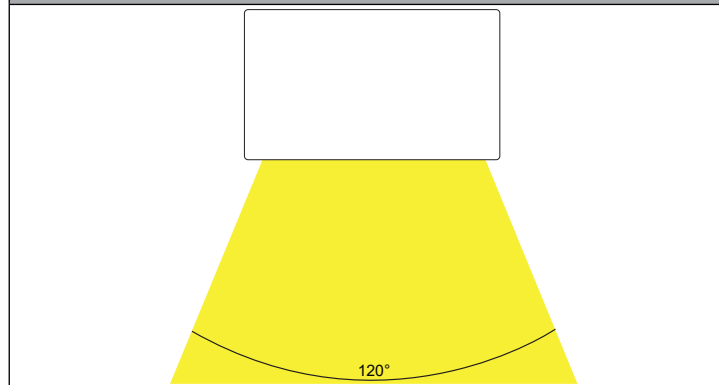

Mood White Surface Mounted LED Step Light

PRODUCT SPECIFICATIONS

Name	Mood
Material	316 Stainless Steel
Colour	White
IP Rating	IP54
Lamp Base	GU10
CRI	> 80
Wiring	Parallel
Dimmable	No
Warranty	3 Years Replacement

APPROVAL

IP RATING

COLOUR TEMP

LIGHT DISTRIBUTION

DIMENSIONS

MOUNTING BASE

PART NUMBER	COLOUR TEMP	LUMENS	INPUT VOLTAGE	BEAM ANGLE	INCLUDED LED
HV3282T-WHT	3000K	460lm	12v DC	120°	TRI Colour Built in 6W LED
	4000K	490lm			
	5500K	520lm			