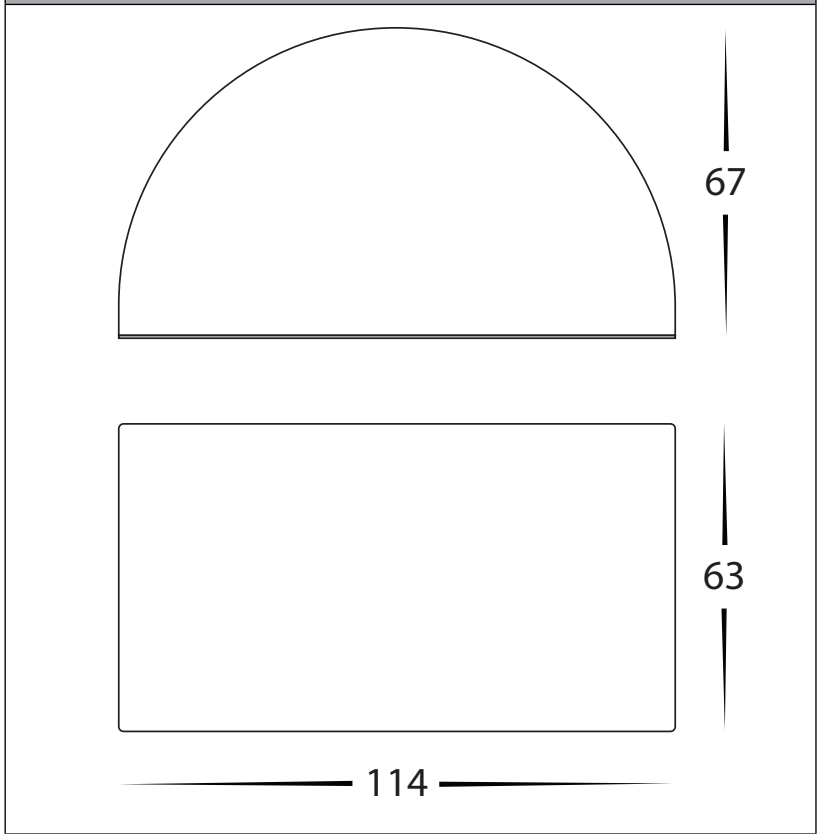

Mood White Surface Mounted LED Step Light

PRODUCT SPECIFICATIONS

Name	Mood
Material	316 Stainless Steel
Colour	White
IP Rating	IP54
Lamp Base	GU10
CRI	> 80
Wiring	Parallel
Dimmable	No
Warranty	3 Years Replacement

APPROVAL

IP RATING

COLOUR TEMP

LIGHT DISTRIBUTION

DIMENSIONS

MOUNTING BASE

PART NUMBER	COLOUR TEMP	LUMENS	INPUT VOLTAGE	BEAM ANGLE	INCLUDED LED
HV3282T-WHT	3000K	460lm	12v DC	120°	TRI Colour Built in 6W LED
	4000K	490lm			
	5500K	520lm			