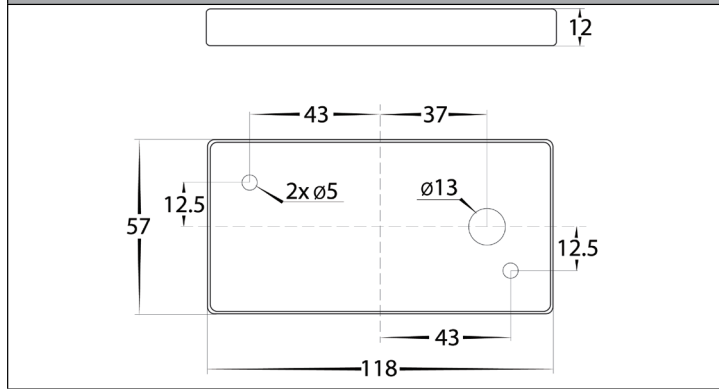

Mood White Surface Mounted LED Step Light

PRODUCT SPECIFICATIONS

Name	Mood
Material	316 Stainless Steel
Colour	White
IP Rating	IP54
Lamp Base	GU10
CRI	> 80
Wiring	Parallel
Dimmable	No
Warranty	3 Years Replacement

APPROVAL

IP RATING

COLOUR TEMP

LIGHT DISTRIBUTION

DIMENSIONS

MOUNTING BASE

PART NUMBER	COLOUR TEMP	LUMENS	INPUT VOLTAGE	BEAM ANGLE	INCLUDED LED
HV3282T-WHT	3000K	460lm	12v DC	120°	TRI Colour Built in 6W LED
	4000K	490lm			
	5500K	520lm			