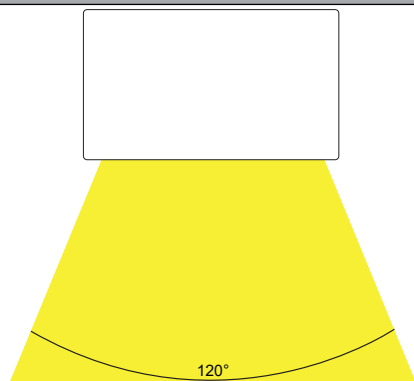

APPROVAL

IP RATING

COLOUR TEMP

LIGHT DISTRIBUTION

DIMENSIONS

MOUNTING BASE

PART NUMBER	COLOUR TEMP	LUMENS	INPUT VOLTAGE	BEAM ANGLE	INCLUDED LED
HV3282T-BRZ	3000K	460lm	12v DC	120°	TRI Colour Built in 6W LED
	4000K	490lm			
	5500K	520lm			