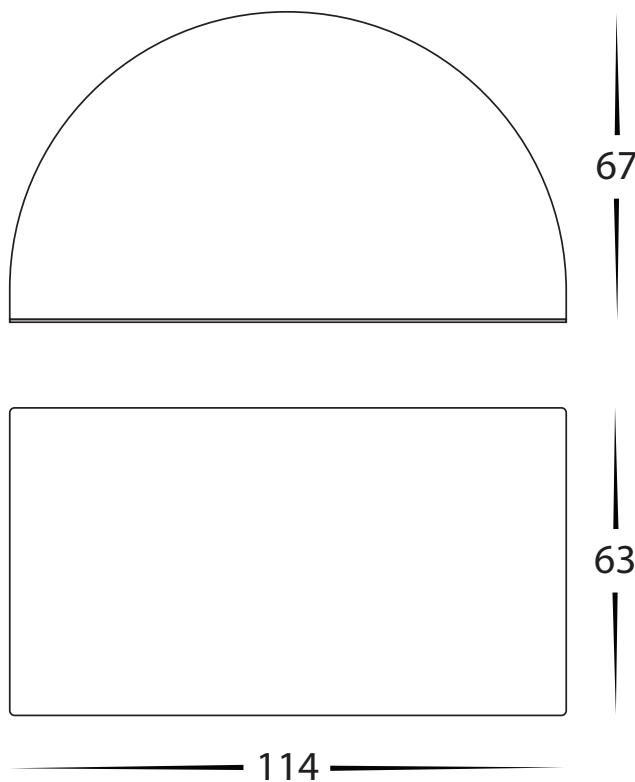

APPROVAL

IP RATING

COLOUR TEMP

LIGHT DISTRIBUTION

DIMENSIONS

MOUNTING BASE

PART NUMBER	COLOUR TEMP	LUMENS	INPUT VOLTAGE	BEAM ANGLE	INCLUDED LED
HV3282T-BRZ	3000K	460lm	12v DC	120°	TRI Colour Built in 6W LED
	4000K	490lm			
	5500K	520lm			