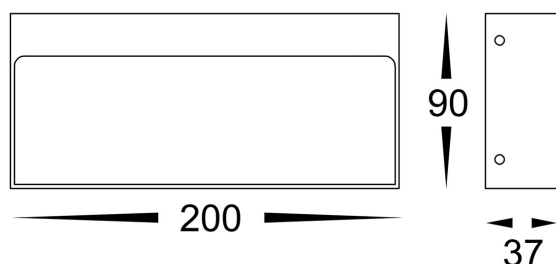

PRODUCT SPECIFICATIONS

Name: Virsma

Material: Aluminium

Colour: Black or White

IP Rating: IP54

Lamp Base: Built in LED

CRI: ≥80

Wiring: Parallel

Dimmable: No

Warranty: 2 years replacement**

PART NUMBER	COLOUR TEMP	LUMENS*	INPUT VOLTAGE	BEAM ANGLE	INCLUDED GLOBES
HV3275T-WHT-240V	3000K	200lm	240v AC	120°	Built in 6w LED
HV3275T-BLK-240V	4000K	210lm			
	5500K	220lm			
HV3275T-WHT-12V	3000K	200lm	12v DC	120°	Built in 6w LED
HV3275T-BLK-12V	4000K	210lm			
		5500K			