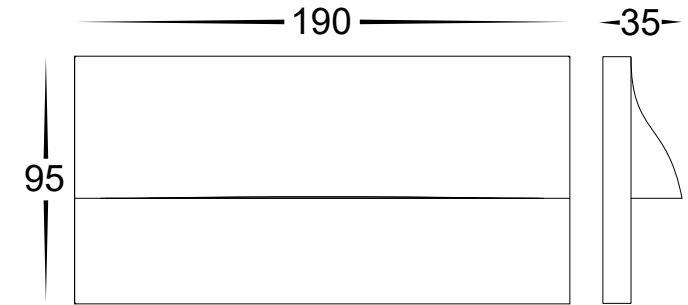

Lisca Aluminium Surface Mounted Wall Lights

Name	Lisca
Material	Aluminium Cover with Plastic Mounting Base
Colour	Poly Powder Coated Black or White
IP Rating	IP65
Colour Temp	<div style="display: flex; gap: 5px;"> <div style="width: 10px; height: 10px; background-color: #FFD700; border: 1px solid black;"></div> 3000k <div style="width: 10px; height: 10px; background-color: #ADD8E6; border: 1px solid black;"></div> 4000k <div style="width: 10px; height: 10px; background-color: #00CED1; border: 1px solid black;"></div> 5500k </div>
IK Rating	IK08
Installation Type	Wall - Surface Mounted
Diffuser Type	Clear Perspex
Lamp Base	Built in LED
Max Wattage	5w
Protection Class	240V = 2 (No Earth Required) 12v DC = 3 (No Earth Required)
Lamp Expectancy	<30,000hrs*
CRI	CRI>80
SDCM	<4
UGR	<19
Dimmable	No
Warranty	3 Years Replacement*

Dimensions

Mounting Base Dimensions

Product Ordering

Image	Part Number	Colour Temp	Lumens	Input Voltage	Beam Angle	Included LED	Barcode
	HV3229T-BLK-240V	3000K	200lm	240v	120°	TRI Colour 5w Built in LED	9350418040619
		4000K	220lm				
		5500K	210lm	12v DC			
	HV3229T-WHT-240V	3000K	200lm	240v	120°	TRI Colour 5w Built in LED	9350418040626
		4000K	220lm				
		5500K	210lm	12v DC			