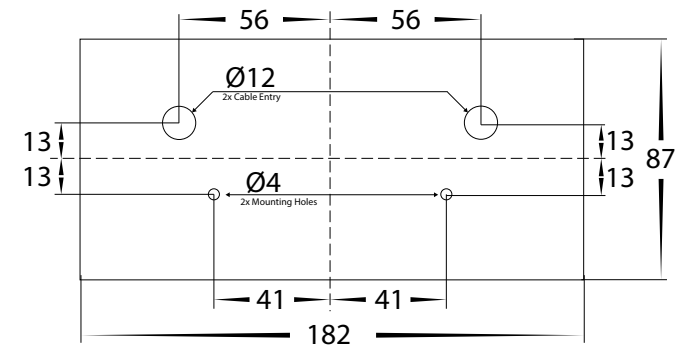

Lisca Aluminium Surface Mounted Wall Lights

Name	Lisca
Material	Aluminium Cover with Plastic Mounting Base
Colour	Poly Powder Coated Black or White
IP Rating	IP65
Colour Temp	<div style="display: flex; gap: 5px;"> <div style="width: 10px; height: 10px; background-color: #FFD700; border: 1px solid black;"></div> 3000k <div style="width: 10px; height: 10px; background-color: #ADD8E6; border: 1px solid black;"></div> 4000k <div style="width: 10px; height: 10px; background-color: #00CED1; border: 1px solid black;"></div> 5500k </div>
IK Rating	IK08
Installation Type	Wall - Surface Mounted
Diffuser Type	Clear Perspex
Lamp Base	Built in LED
Max Wattage	5w
Protection Class	240V = 2 (No Earth Required) 12v DC = 3 (No Earth Required)
Lamp Expectancy	<30,000hrs*
CRI	CRI>80
SDCM	<4
UGR	<19
Dimmable	No
Warranty	3 Years Replacement*

Dimensions

Mounting Base Dimensions

Product Ordering

Image	Part Number	Colour Temp	Lumens	Input Voltage	Beam Angle	Included LED	Barcode
	HV3229T-BLK-240V	3000K	200lm	240v	120°	TRI Colour 5w Built in LED	9350418040619
		4000K	220lm				
		5500K	210lm	12v DC			
	HV3229T-WHT-240V	3000K	200lm	240v	120°	TRI Colour 5w Built in LED	9350418040626
		4000K	220lm				
		5500K	210lm	12v DC			