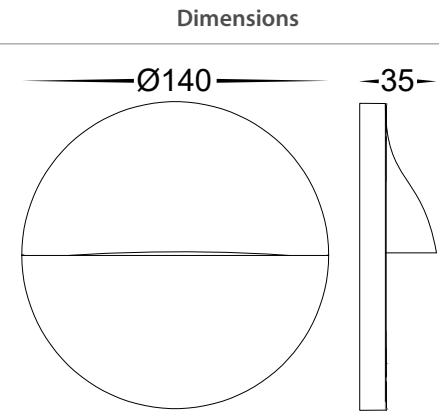

Lisca Aluminium Surface Mounted Wall Lights

Name	Lisca
Material	Aluminium Cover with Plastic Mounting Base
Colour	Poly Powder Coated Black or White
IP Rating	IP65
Colour Temp	 3000k 4000k 5500k
IK Rating	IK08
Installation Type	Wall - Surface Mounted
Diffuser Type	Clear Perspex
Lamp Base	Built in LED
Max Wattage	3w
Protection Class	240V = 2 (No Earth Required) 12v DC = 3 (No Earth Required)
Lamp Expectancy	<30,000hrs*
CRI	CRI>80
SDCM	<4
UGR	<19
Dimmable	No
Warranty	3 Years Replacement*

Mounting Base Dimensions

Product Ordering

Image	Part Number	Colour Temp	Lumens	Input Voltage	Beam Angle	Included LED	Barcode
	HV3227T-BLK-240V	 3000K	150lm	240v	120°	TRI Colour 3w Built in LED	9350418040596
	HV3227T-BLK-12V	 4000K 5500K	160lm 155lm	12v DC			9350418040657
	HV3227T-WHT-240V	 3000K	150lm	240v	120°	TRI Colour 3w Built in LED	9350418040602
	HV3227T-WHT-12V	 4000K 5500K	160lm 155lm	12v DC			9350418040664