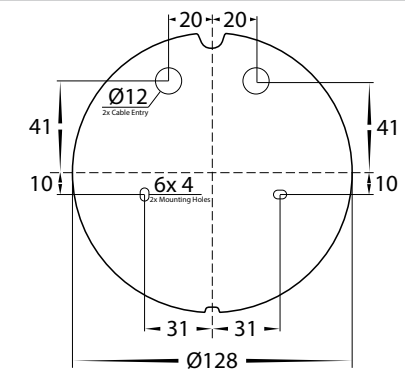

Lisca Aluminium Surface Mounted Wall Lights

Name	Lisca
Material	Aluminium Cover with Plastic Mounting Base
Colour	Poly Powder Coated Black or White
IP Rating	IP65
Colour Temp	 3000k 4000k 5500k
IK Rating	IK08
Installation Type	Wall - Surface Mounted
Diffuser Type	Clear Perspex
Lamp Base	Built in LED
Max Wattage	3w
Protection Class	240V = 2 (No Earth Required) 12v DC = 3 (No Earth Required)
Lamp Expectancy	<30,000hrs*
CRI	CRI>80
SDCM	<4
UGR	<19
Dimmable	No
Warranty	3 Years Replacement*

Mounting Base Dimensions

Product Ordering

Image	Part Number	Colour Temp	Lumens	Input Voltage	Beam Angle	Included LED	Barcode
	HV3227T-BLK-240V	 3000K	150lm	240v	120°	TRI Colour 3w Built in LED	9350418040596
	HV3227T-BLK-12V	 4000K 5500K	160lm 155lm	12v DC			9350418040657
	HV3227T-WHT-240V	 3000K	150lm	240v	120°	TRI Colour 3w Built in LED	9350418040602
	HV3227T-WHT-12V	 4000K 5500K	160lm 155lm	12v DC			9350418040664