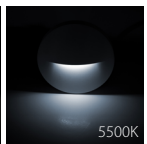

Lisca Aluminium Surface Mounted Wall Lights

Name	Lisca
Material	Aluminium Cover with Plastic Mounting Base
Colour	Poly Powder Coated Black or White
IP Rating	IP65
Colour Temp	 3000k 4000k 5500k
IK Rating	IK08
Installation Type	Wall - Surface Mounted
Diffuser Type	Clear Perspex
Lamp Base	Built in LED
Max Wattage	3w
Protection Class	240V = 2 (No Earth Required) 12v DC = 3 (No Earth Required)
Lamp Expectancy	<30,000hrs*
CRI	CRI>80
SDCM	<4
UGR	<19
Dimmable	No
Warranty	3 Years Replacement*

Mounting Base Dimensions

Product Ordering

Image	Part Number	Colour Temp	Lumens	Input Voltage	Beam Angle	Included LED	Barcode
	HV3227T-BLK-240V	 3000K	150lm	240v	120°	TRI Colour 3w Built in LED	9350418040596
	HV3227T-BLK-12V	 4000K 5500K	160lm 155lm	12v DC			9350418040657
	HV3227T-WHT-240V	 3000K	150lm	240v	120°	TRI Colour 3w Built in LED	9350418040602
	HV3227T-WHT-12V	 4000K 5500K	160lm 155lm	12v DC			9350418040664