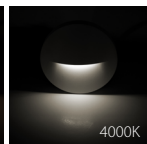

Lisca Aluminium Surface Mounted Wall Lights

Name	Lisca
Material	Aluminium Cover with Plastic Mounting Base
Colour	Poly Powder Coated Black or White
IP Rating	IP65
Colour Temp	 3000k 4000k 5500k
IK Rating	IK08
Installation Type	Wall - Surface Mounted
Diffuser Type	Clear Perspex
Lamp Base	Built in LED
Max Wattage	3w
Protection Class	240V = 2 (No Earth Required) 12v DC = 3 (No Earth Required)
Lamp Expectancy	<30,000hrs*
CRI	CRI>80
SDCM	<4
UGR	<19
Dimmable	No
Warranty	3 Years Replacement*

Mounting Base Dimensions

Product Ordering

Image	Part Number	Colour Temp	Lumens	Input Voltage	Beam Angle	Included LED	Barcode
	HV3227T-BLK-240V	 3000K	150lm	240v	120°	TRI Colour 3w Built in LED	9350418040596
	HV3227T-BLK-12V	 4000K 5500K	160lm 155lm	12v DC			9350418040657
	HV3227T-WHT-240V	 3000K	150lm	240v	120°	TRI Colour 3w Built in LED	9350418040602
	HV3227T-WHT-12V	 4000K 5500K	160lm 155lm	12v DC			9350418040664