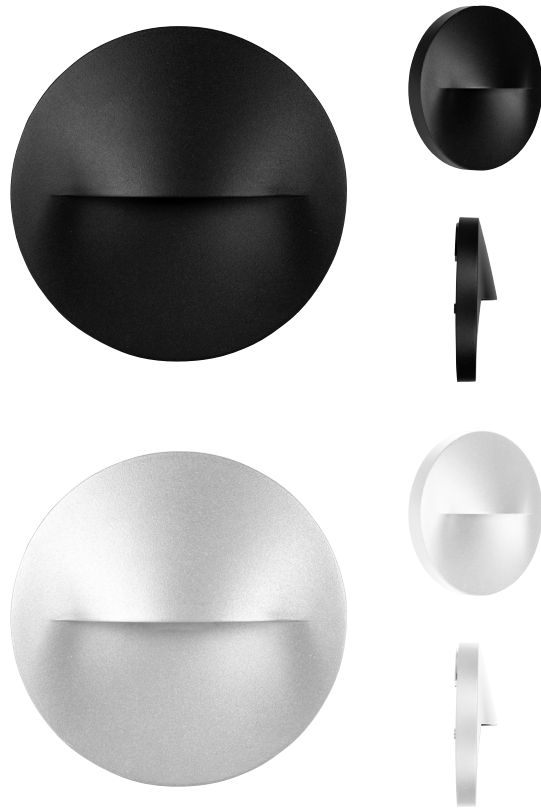

Lisca Aluminium Surface Mounted Wall Lights

Name	Lisca
Material	Aluminium Cover with Plastic Mounting Base
Colour	Poly Powder Coated Black or White
IP Rating	IP65
Colour Temp	 3000k 4000k 5500k
IK Rating	IK08
Installation Type	Wall - Surface Mounted
Diffuser Type	Clear Perspex
Lamp Base	Built in LED
Max Wattage	3w
Protection Class	240V = 2 (No Earth Required) 12v DC = 3 (No Earth Required)
Lamp Expectancy	<30,000hrs*
CRI	CRI>80
SDCM	<4
UGR	<19
Dimmable	No
Warranty	3 Years Replacement*

Mounting Base Dimensions

Product Ordering

Image	Part Number	Colour Temp	Lumens	Input Voltage	Beam Angle	Included LED	Barcode
	HV3227T-BLK-240V	 3000K	150lm	240v	120°	TRI Colour 3w Built in LED	9350418040596
	HV3227T-BLK-12V	 4000K 5500K	160lm 155lm	12v DC			9350418040657
	HV3227T-WHT-240V	 3000K	150lm	240v	120°	TRI Colour 3w Built in LED	9350418040602
	HV3227T-WHT-12V	 4000K 5500K	160lm 155lm	12v DC			9350418040664