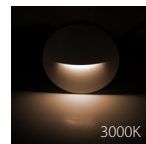

Lisca Aluminium Surface Mounted Wall Lights

Name	Lisca
Material	Aluminium Cover with Plastic Mounting Base
Colour	Poly Powder Coated Black or White
IP Rating	IP65
Colour Temp	 3000k 4000k 5500k
IK Rating	IK08
Installation Type	Wall - Surface Mounted
Diffuser Type	Clear Perspex
Lamp Base	Built in LED
Max Wattage	3w
Protection Class	240V = 2 (No Earth Required) 12v DC = 3 (No Earth Required)
Lamp Expectancy	<30,000hrs*
CRI	CRI>80
SDCM	<4
UGR	<19
Dimmable	No
Warranty	3 Years Replacement*

Mounting Base Dimensions

Product Ordering

Image	Part Number	Colour Temp	Lumens	Input Voltage	Beam Angle	Included LED	Barcode
	HV3227T-BLK-240V	 3000K	150lm	240v	120°	TRI Colour 3w Built in LED	9350418040596
	HV3227T-BLK-12V	 4000K 5500K	160lm 155lm	12v DC			9350418040657
	HV3227T-WHT-240V	 3000K	150lm	240v	120°	TRI Colour 3w Built in LED	9350418040602
	HV3227T-WHT-12V	 4000K 5500K	160lm 155lm	12v DC			9350418040664