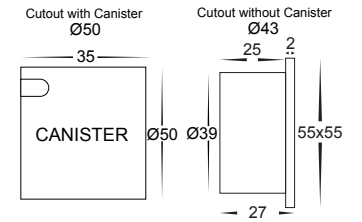

HV3216T-BR-12V Dimensions

i Solid Brass fittings will naturally tarnish. Solid brass fittings with additional coatings (Antique Brass & Graphite) may tarnish through the coating when installed in outdoor environments.

Optional Havit Compatible Accessories

Image	Part Number	Description
Triac Dimmer + Drivers		
	HV9625	Triac Dimmer to suit Triac Dimmable Drivers
	12v DC Non Dimmable LED Drivers	See Catalogue or Website for full range of Non Dimmable 12v DC LED Drivers
	12v DC Triac Dimmable LED Drivers	See Catalogue or Website for full range of 12v DC Triac Dimmable LED Drivers
Dali Relay Modules		
	HV9107-2303SAC-HP	Dali Dimmable Relay Module to be used with Triac Dimmable LED Drivers when Dali Control is required
	HV9107-27015-N	Dali On-Off Relay Module to be used with Non Dimmable LED Drivers when Dali Control is required

Product Ordering

Image	Part Number	Colour Temp	Lumens	Input Voltage	Beam Angle	Included LED	Barcode
	HV3215T-BR-12V	3000K 4000K 5500K	180lm 185lm 190lm	12v DC	40°	TRI Colour 2.5w Built in LED	9350418033130
	HV3216T-BR-12V		55lm 57lm 60lm			TRI Colour 1w Built in LED	9350418033147