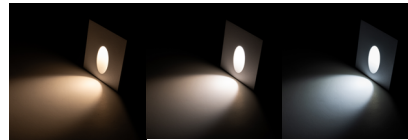

Recess Solid Brass Recessed Wall Light

Name	Reces & Mini Reces
Material	Solid Brass
Colour	Brass (Will Age Over Time)
IP Rating	IP67
Colour Temp	3000k 4000k 5500k
IK Rating	IK10
Installation Type	Wall - Recessed
Diffuser Type	Frosted Glass
Lamp Base	Built in LED
Max Wattage	2.5w or 1w
Protection Class	3 (Low Voltage - No Earth Required)
Lamp Expectancy	<30,000hrs*
CRI	CRI>80
SDCM	<6
UGR	<17
Dimmable	Yes - Triac Dimmable
Warranty	3 Years Replacement*

HV3215T-BR-12V Dimensions

HV3216T-BR-12V Dimensions

i Solid Brass fittings will naturally tarnish. Solid brass fittings with additional coatings (Antique Brass & Graphite) may tarnish through the coating when installed in outdoor environments.

Optional Havit Compatible Accessories

Image	Part Number	Description
Triac Dimmer + Drivers		
	HV9625	Triac Dimmer to suit Triac Dimmable Drivers
	12v DC Non Dimmable LED Drivers	See Catalogue or Website for full range of Non Dimmable 12v DC LED Drivers
	12v DC Triac Dimmable LED Drivers	See Catalogue or Website for full range of 12v DC Triac Dimmable LED Drivers
Dali Relay Modules		
	HV9107-2303SAC-HP	Dali Dimmable Relay Module to be used with Triac Dimmable LED Drivers when Dali Control is required
	HV9107-27015-N	Dali On-Off Relay Module to be used with Non Dimmable LED Drivers when Dali Control is required

Product Ordering

Image	Part Number	Colour Temp	Lumens	Input Voltage	Beam Angle	Included LED	Barcode
	HV3215T-BR-12V	3000K 4000K 5500K	180lm 185lm 190lm	12v DC	40°	TRI Colour 2.5w Built in LED	9350418033130
	HV3216T-BR-12V		55lm 57lm 60lm			TRI Colour 1w Built in LED	9350418033147

Related Products

[HV3205T-BR-12V](#)   [HV3206T-BR-12V](#)

Other Available Colours

Black   White   316SS   Antique Brass