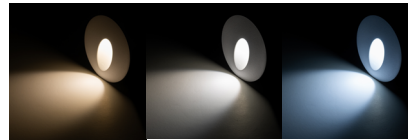

Recess Solid Brass Recessed Wall Light

Name	Reces & Mini Reces
Material	Solid Brass
Colour	Brass (Will Age Over Time)
IP Rating	IP67
Colour Temp	3000k 4000k 5500k
IK Rating	IK10
Installation Type	Wall - Recessed
Diffuser Type	Frosted Glass
Lamp Base	Built in LED
Max Wattage	2.5w or 1w
Protection Class	3 (Low Voltage - No Earth Required)
Lamp Expectancy	<30,000hrs*
CRI	CRI>80
SDCM	<6
UGR	<17
Dimmable	Yes - Triac Dimmable
Warranty	3 Years Replacement*

HV3205T-BR-12V Dimensions

HV3206T-BR-12V Dimensions

i Solid Brass fittings will naturally tarnish. Solid brass fittings with additional coatings (Antique Brass & Graphite) may tarnish through the coating when installed in outdoor environments

Optional Havit Compatible Accessories

Image	Part Number	Description
Triac Dimmer + Drivers		
	HV9625	Triac Dimmer to suit Triac Dimmable Drivers
	12v DC Non Dimmable LED Drivers	See Catalogue or Website for full range of Non Dimmable 12v DC LED Drivers
	12v DC Triac Dimmable LED Drivers	See Catalogue or Website for full range of 12v DC Triac Dimmable LED Drivers
Dali Relay Modules		
	HV9107-2303SAC-HP	Dali Dimmable Relay Module to be used with Triac Dimmable LED Drivers when Dali Control is required
	HV9107-27015-N	Dali On-Off Relay Module to be used with Non Dimmable LED Drivers when Dali Control is required

Tri-Colour By Havit

3000K

4000K

5500K

IP67

Warranty Terms & Conditions

Website

Product Ordering

Image	Part Number	Colour Temp	Lumens	Input Voltage	Beam Angle	Included LED	Barcode
	HV3205T-BR-12V	3000K 4000K 5500K	180lm 185lm 190lm	12v DC	40°	TRI Colour 2.5w Built in LED	9350418033116
	HV3206T-BR-12V		55lm 57lm 60lm			TRI Colour 1w Built in LED	9350418033123

Related Products

[HV3215T-BR-12V](#)   [HV3216T-BR-12V](#)

Other Available Colours