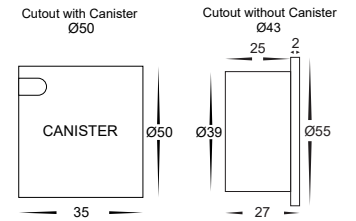

i Solid Brass fittings will naturally tarnish. Solid brass fittings with additional coatings (Antique Brass & Graphite) may tarnish through the coating when installed in outdoor environments

Optional Havit Compatible Accessories

Image	Part Number	Description
Triac Dimmer + Drivers		
	HV9625	Triac Dimmer to suit Triac Dimmable Drivers
	12v DC Non Dimmable LED Drivers	See Catalogue or Website for full range of Non Dimmable 12v DC LED Drivers
	12v DC Triac Dimmable LED Drivers	See Catalogue or Website for full range of 12v DC Triac Dimmable LED Drivers
Dali Relay Modules		
	HV9107-2303SAC-HP	Dali Dimmable Relay Module to be used with Triac Dimmable LED Drivers when Dali Control is required
	HV9107-27015-N	Dali On-Off Relay Module to be used with Non Dimmable LED Drivers when Dali Control is required

Tri-Colour By Havit

3000K

4000K

5500K

IP67

Warranty Terms & Conditions

Website

Product Ordering

Image	Part Number	Colour Temp	Lumens	Input Voltage	Beam Angle	Included LED	Barcode
	HV3205T-BR-12V	3000K 4000K 5500K	180lm 185lm 190lm	12v DC	40°	TRI Colour 2.5w Built in LED	9350418033116
	HV3206T-BR-12V		55lm 57lm 60lm			TRI Colour 1w Built in LED	9350418033123