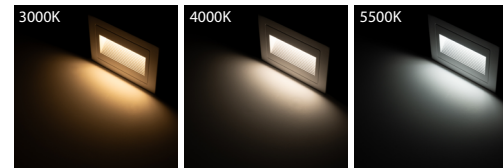

Trin Rectangular Recessed LED Step Light

Name	Trin
Material	Aluminium
Colour	Poly Powder Coated White or Black
IP Rating	IP54
Colour Temp	<input type="checkbox"/> 3000k <input type="checkbox"/> 4000k <input type="checkbox"/> 5500k
Installation Type	Wall - Recessed
Lamp Base	Built in LED
Max Wattage	5w
Protection Class	240v - 1 (Earth Required) 12v DC - 3 (No Earth Required)
Lamp Expectancy	<30,000hrs
SDCM	<3
UGR	<10
CRI	CRI>80
Dimmable	No
Warranty	3 Years Replacement

Canister

Product Ordering

Image	Part Number	Colour Temp	Lumens	Input Voltage	Beam Angle	Included LED	Barcode
	HV3113T-BLK-12V	<input type="checkbox"/> 3000k <input type="checkbox"/> 4000k <input type="checkbox"/> 5500k	120lm 130lm 125lm	12V DC	120°	TRI Colour 5w Built in LED	9350418040244
	HV3113T-BLK-240V			240V AC			9350418040220
	HV3113T-WHT-12V			12V DC			9350418040251
	HV3113T-WHT-240V			240V AC			9350418040237