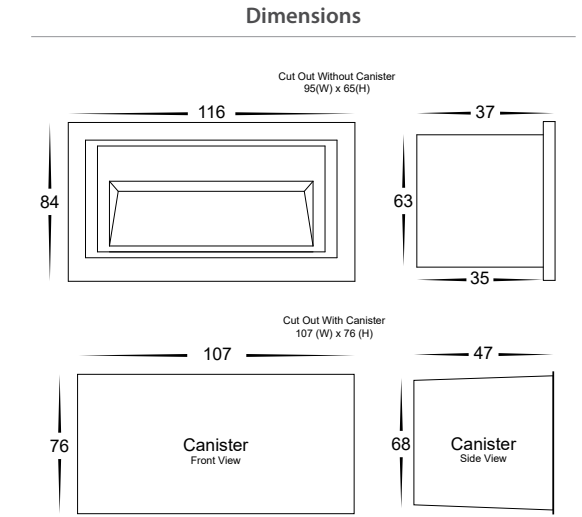

Trin Rectangular Recessed LED Step Light

Name	Trin
Material	Aluminium
Colour	Poly Powder Coated White or Black
IP Rating	IP54
Colour Temp	<input type="checkbox"/> 3000k <input type="checkbox"/> 4000k <input type="checkbox"/> 5500k
Installation Type	Wall - Recessed
Lamp Base	Built in LED
Max Wattage	5w
Protection Class	240v - 1 (Earth Required) 12v DC - 3 (No Earth Required)
Lamp Expectancy	<30,000hrs
SDCM	<3
UGR	<10
CRI	CRI>80
Dimmable	No
Warranty	3 Years Replacement

Canister

Product Ordering

Image	Part Number	Colour Temp	Lumens	Input Voltage	Beam Angle	Included LED	Barcode
	HV3113T-BLK-12V	<input type="checkbox"/> 3000k <input type="checkbox"/> 4000k <input type="checkbox"/> 5500k	120lm 130lm 125lm	12V DC	120°	TRI Colour 5w Built in LED	9350418040244
	HV3113T-BLK-240V			240V AC			9350418040220
	HV3113T-WHT-12V			12V DC			9350418040251
	HV3113T-WHT-240V			240V AC			9350418040237