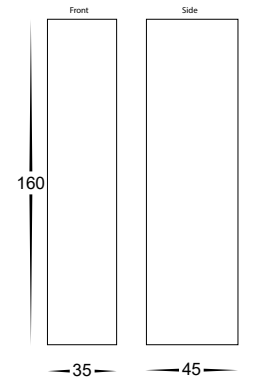

Paso Aluminium Recessed LED Step Light

Name	Paso
Material	Aluminium Poly Powder Coated
Colour	Black or White
IP Rating	IP20
Colour Temp	 3000k 4000k 5500k
Cut Out	Without Canister - 33mm (W) x 152mm (H) Without Canister - 35mm (W) x 160mm (H)
Input voltage	240v AC
Installation Type	Wall - Recessed
Lamp Base	Built in LED
Max Wattage	3w
Protection Class	2 (No Earth Required)
Lamp Expectancy	<30,000hrs
CRI	CRI>80
Dimmable	Yes
Warranty	3 Years Replacement

HV3106T-WHT

HV3106T-BLK

HV3106T Dimensions

Cut Out = 33 (W) x 152 (H)

HV3106-CAN Dimensions

240V Driver Dimensions

LED Driver for 240v Models

Dimensions For 240V Models LED Driver