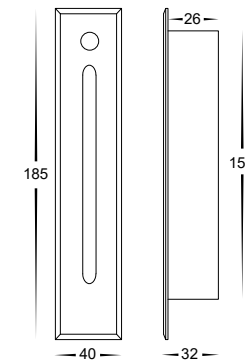

Paso Aluminium Recessed LED Step Light

Name	Paso
Material	Aluminium Poly Powder Coated
Colour	Black or White
IP Rating	IP20
Colour Temp	 3000k 4000k 5500k
Cut Out	Without Canister - 33mm (W) x 152mm (H) Without Canister - 35mm (W) x 160mm (H)
Input voltage	240v AC
Installation Type	Wall - Recessed
Lamp Base	Built in LED
Max Wattage	3w
Protection Class	2 (No Earth Required)
Lamp Expectancy	<30,000hrs
CRI	CRI>80
Dimmable	Yes
Warranty	3 Years Replacement

HV3106T-WHT

HV3106T-BLK

HV3106T Dimensions

Cut Out = 33 (W) x 152 (H)

HV3106-CAN Dimensions

240V Driver Dimensions

LED Driver for 240v Models

Dimensions For 240V Models LED Driver

Product Ordering

Image	Part Number	Colour Temp	Lumens	Input Voltage	Beam Angle	Included LED	Barcode
	HV3106T-BLK-240V	 3000k 4000k 5500k	45lm 55lm 49lm	240V AC (Remote Driver)	36°	TRI Colour 3w Built In LED	9350418030467
	HV3106T-BLK-12V			12V DC			9350418030474
	HV3106T-WHT-240V		240V AC (Remote Driver)	45lm 55lm 49lm			9350418030443
	HV3106T-WHT-12V		12V DC	9350418030450			