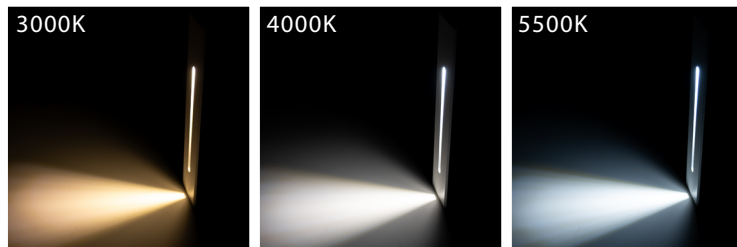

Paso Aluminium Recessed LED Step Light

Name	Paso
Material	Aluminium Poly Powder Coated
Colour	Black or White
IP Rating	IP20
Colour Temp	 3000k 4000k 5500k
Cut Out	Without Canister - 33mm (W) x 152mm (H) Without Canister - 35mm (W) x 160mm (H)
Input voltage	240v AC
Installation Type	Wall - Recessed
Lamp Base	Built in LED
Max Wattage	3w
Protection Class	2 (No Earth Required)
Lamp Expectancy	<30,000hrs
CRI	CRI>80
Dimmable	Yes
Warranty	3 Years Replacement

HV3106T-WHT

HV3106T-BLK

HV3106T Dimensions

Cut Out = 33 (W) x 152 (H)

HV3106-CAN Dimensions

240V Driver Dimensions

LED Driver for 240v Models

Dimensions For 240V Models LED Driver