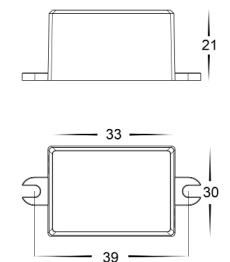

Paso Aluminium Recessed LED Step Light

Name	Paso
Material	Aluminium Poly Powder Coated
Colour	Black or White
IP Rating	IP20
Colour Temp	 3000k 4000k 5500k
Cut Out	Without Canister - 33mm (W) x 152mm (H) Without Canister - 35mm (W) x 160mm (H)
Input voltage	240v AC
Installation Type	Wall - Recessed
Lamp Base	Built in LED
Max Wattage	3w
Protection Class	2 (No Earth Required)
Lamp Expectancy	<30,000hrs
CRI	CRI>80
Dimmable	Yes
Warranty	3 Years Replacement

HV3106T-WHT

HV3106T-BLK

HV3106T Dimensions

Cut Out = 33 (W) x 152 (H)

HV3106-CAN Dimensions

240V Driver Dimensions

LED Driver for 240v Models

Dimensions For 240V Models LED Driver