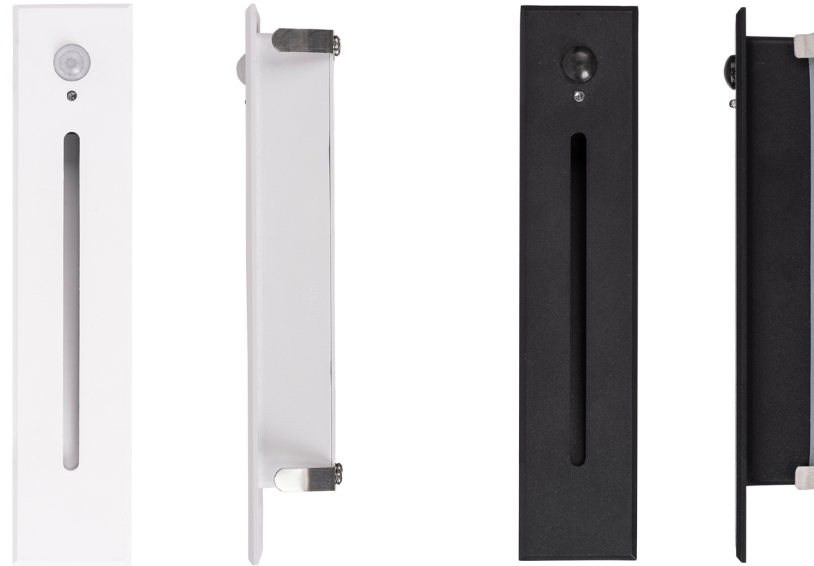

Paso Aluminium Black

Recessed LED Step Light with Sensor

Name	Paso
Material	Aluminium
Colour	Black or White
IP Rating	IP20
Colour Temp	<div style="display: flex; gap: 5px;"> <div style="width: 10px; height: 10px; background-color: #FFD700; border: 1px solid black;"></div> 3000k <div style="width: 10px; height: 10px; background-color: #ADD8E6; border: 1px solid black;"></div> 4000k <div style="width: 10px; height: 10px; background-color: #00CED1; border: 1px solid black;"></div> 5500k </div>
Cut Out	33mm (W) x 152mm (H)
Input voltage	240v AC
Installation Type	Wall - Recessed
Detection Area	180°
Light Delay	60 Seconds (Light will switch off after 60 Seconds)
Lux Setting	<20 Lux (Before Sensor to Start Working)
Lamp Base	Built in LED
Max Wattage	3w
Dimmable	No
Protection Class	2 (No Earth Required)
Lamp Expectancy	<30,000hrs
CRI	CRI>80
Warranty	3 Years Replacement

HV3106T-WHT-240V-PIR

HV3106T-BLK-240V-PIR

Product Ordering

Image	Part Number	Colour Temp	Lumens	Input Voltage	Beam Angle	Included LED	Barcode
	HV3106T-BLK-240V-PIR	<div style="display: flex; gap: 5px;"> <div style="width: 10px; height: 10px; background-color: #FFD700; border: 1px solid black;"></div> 3000k <div style="width: 10px; height: 10px; background-color: #ADD8E6; border: 1px solid black;"></div> 4000k <div style="width: 10px; height: 10px; background-color: #00CED1; border: 1px solid black;"></div> 5500k </div>	45lm 55lm 49lm	240V AC	36°	TRI Colour 3w Built In LED	9350418040503
	HV3106T-WHT-240V-PIR		45lm 55lm 49lm				9350418040510