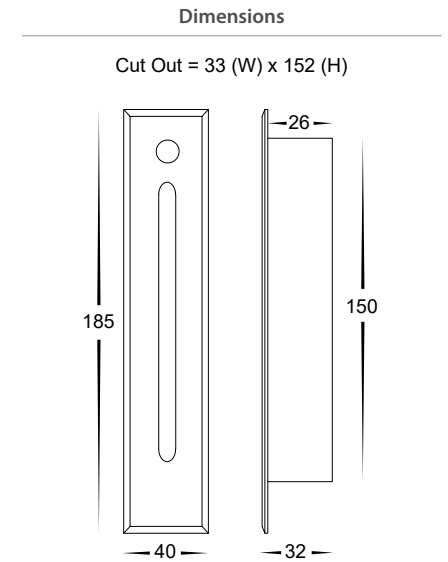

Paso Aluminium Black

Recessed LED Step Light with Sensor

Name	Paso
Material	Aluminium
Colour	Black or White
IP Rating	IP20
Colour Temp	<div style="display: flex; gap: 5px;"> <div style="width: 10px; height: 10px; background-color: #FFD700; border: 1px solid black;"></div> 3000k <div style="width: 10px; height: 10px; background-color: #ADD8E6; border: 1px solid black;"></div> 4000k <div style="width: 10px; height: 10px; background-color: #00CED1; border: 1px solid black;"></div> 5500k </div>
Cut Out	33mm (W) x 152mm (H)
Input voltage	240v AC
Installation Type	Wall - Recessed
Detection Area	180°
Light Delay	60 Seconds (Light will switch off after 60 Seconds)
Lux Setting	<20 Lux (Before Sensor to Start Working)
Lamp Base	Built in LED
Max Wattage	3w
Dimmable	No
Protection Class	2 (No Earth Required)
Lamp Expectancy	<30,000hrs
CRI	CRI>80
Warranty	3 Years Replacement

HV3106T-WHT-240V-PIR

HV3106T-BLK-240V-PIR

Product Ordering

Image	Part Number	Colour Temp	Lumens	Input Voltage	Beam Angle	Included LED	Barcode
	HV3106T-BLK-240V-PIR	<div style="display: flex; gap: 5px;"> <div style="width: 10px; height: 10px; background-color: #FFD700; border: 1px solid black;"></div> 3000k <div style="width: 10px; height: 10px; background-color: #ADD8E6; border: 1px solid black;"></div> 4000k <div style="width: 10px; height: 10px; background-color: #00CED1; border: 1px solid black;"></div> 5500k </div>	45lm 55lm 49lm	240V AC	36°	TRI Colour 3w Built In LED	9350418040503
	HV3106T-WHT-240V-PIR		45lm 55lm 49lm				9350418040510