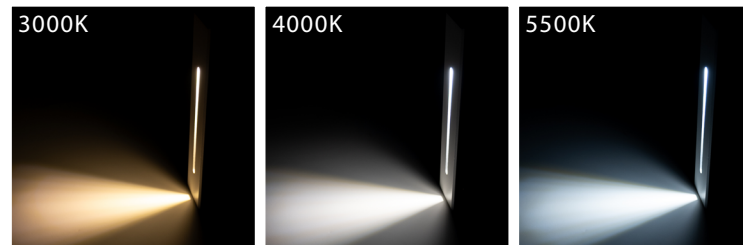

Paso Aluminium Black

Recessed LED Step Light with Sensor

Name	Paso
Material	Aluminium
Colour	Black or White
IP Rating	IP20
Colour Temp	<div style="display: flex; gap: 5px;"> <div style="width: 10px; height: 10px; background-color: #FFD700; border: 1px solid black;"></div> 3000k <div style="width: 10px; height: 10px; background-color: #ADD8E6; border: 1px solid black;"></div> 4000k <div style="width: 10px; height: 10px; background-color: #00CED1; border: 1px solid black;"></div> 5500k </div>
Cut Out	33mm (W) x 152mm (H)
Input voltage	240v AC
Installation Type	Wall - Recessed
Detection Area	180°
Light Delay	60 Seconds (Light will switch off after 60 Seconds)
Lux Setting	<20 Lux (Before Sensor to Start Working)
Lamp Base	Built in LED
Max Wattage	3w
Dimmable	No
Protection Class	2 (No Earth Required)
Lamp Expectancy	<30,000hrs
CRI	CRI>80
Warranty	3 Years Replacement

HV3106T-WHT-240V-PIR

HV3106T-BLK-240V-PIR

Product Ordering

Image	Part Number	Colour Temp	Lumens	Input Voltage	Beam Angle	Included LED	Barcode
	HV3106T-BLK-240V-PIR	<div style="display: flex; gap: 5px;"> <div style="width: 10px; height: 10px; background-color: #FFD700; border: 1px solid black;"></div> 3000k <div style="width: 10px; height: 10px; background-color: #ADD8E6; border: 1px solid black;"></div> 4000k <div style="width: 10px; height: 10px; background-color: #00CED1; border: 1px solid black;"></div> 5500k </div>	45lm 55lm 49lm	240V AC	36°	TRI Colour 3w Built In LED	9350418040503
	HV3106T-WHT-240V-PIR		45lm 55lm 49lm				9350418040510