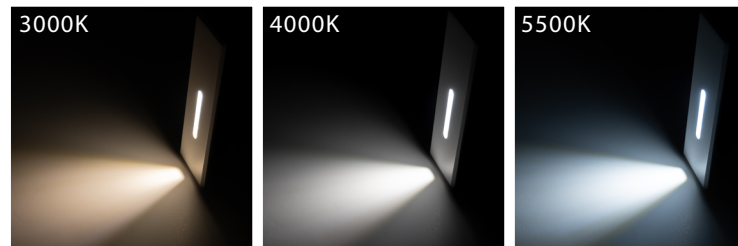

Dimensions For 240V Models LED Driver

Product Ordering

Image	Part Number	Colour Temp	Lumens	Input Voltage	Beam Angle	Included LED	Barcode
	HV3105T-BLK-240V	3000k 4000k 5500k	45lm 55lm 49lm	240V AC (Remote Driver)	36°	TRI Colour 3w Built In LED	9350418030467
	HV3105T-BLK-12V			12V DC			9350418030474
	HV3105T-WHT-240V		240V AC (Remote Driver)	45lm 55lm 49lm			9350418030443
	HV3105T-WHT-12V		12V DC	9350418030450			

Optional Havit Compatible Accessories

Image	Part Number	Description
	HV3105-CAN	Canister to suit 12v DC Models
	12v DC LED Drivers	See Catalogue or Website for full range of 12v DC LED Drivers

Warranty Terms & Conditions

Website