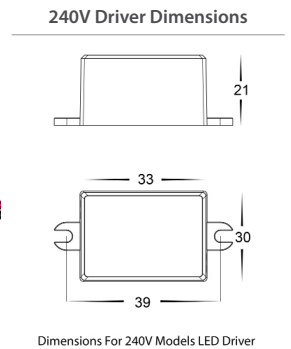

Dimensions For 240V Models LED Driver

Product Ordering

Image	Part Number	Colour Temp	Lumens	Input Voltage	Beam Angle	Included LED	Barcode
	HV3105T-BLK-240V	3000k 4000k 5500k	45lm 55lm 49lm	240V AC (Remote Driver)	36°	TRI Colour 3w Built In LED	9350418030467
	HV3105T-BLK-12V			12V DC			9350418030474
	HV3105T-WHT-240V		240V AC (Remote Driver)	45lm 55lm 49lm			9350418030443
	HV3105T-WHT-12V		12V DC	9350418030450			

Optional Havit Compatible Accessories

Image	Part Number	Description
	HV3105-CAN	Canister to suit 12v DC Models
	12v DC LED Drivers	See Catalogue or Website for full range of 12v DC LED Drivers

Warranty Terms & Conditions

Website