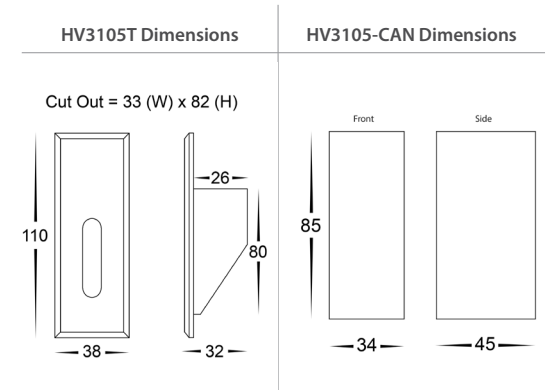

# Paso Aluminium Recessed LED Step Light

<b>Name</b>	Paso
<b>Material</b>	Aluminium Poly Powder Coated
<b>Colour</b>	Black or White
<b>IP Rating</b>	IP20
<b>IK Rating</b>	IK08
<b>Colour Temp</b>	<div style="display: flex; gap: 5px;"> <div style="width: 10px; height: 10px; background-color: #FFD700; border: 1px solid black;"></div> 3000k             <div style="width: 10px; height: 10px; background-color: #ADD8E6; border: 1px solid black;"></div> 4000k             <div style="width: 10px; height: 10px; background-color: #00CED1; border: 1px solid black;"></div> 5500k         </div>
<b>Cut Out</b>	Without Canister - 33mm (W) x 182mm (H) Without Canister - 34mm (W) x 85mm (H)
<b>Input voltage</b>	240v AC
<b>Installation Type</b>	Wall - Recessed
<b>Lamp Base</b>	Built in LED
<b>Max Wattage</b>	3w
<b>Protection Class</b>	2 (No Earth Required)
<b>Lamp Expectancy</b>	<30,000hrs
<b>CRI</b>	CRI>80
<b>Dimmable</b>	Yes
<b>Warranty</b>	3 Years Replacement

HV3106T-WHT

HV3106T-BLK

LED Driver for 240v Models

Dimensions For 240V Models LED Driver