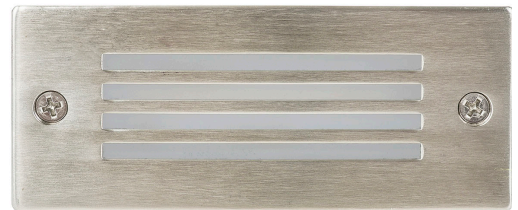

PRODUCT SPECIFICATIONS

Name: BATA

Material: Aluminium & 316 Stainless Steel

Colour: Black & 316 Stainless Steel

IP Rating: IP54

Lamp Base: Built in TRI Colour LED

CRI: ≥80

Wiring: Parallel

Dimmable: No

Warranty: 2 years replacement**

HV3008T-BLK-12V

HV3008T-SS316-12V

CANISTER

PART NUMBER	COLOUR TEMP	LUMENS	INPUT VOLTAGE	INCLUDED LED
HV3008T-BLK-12V	3000K	240lm	12v DC	3w Built in LED
	4000K	255lm		
HV3008T-SS316-12V	5500K	270lm		