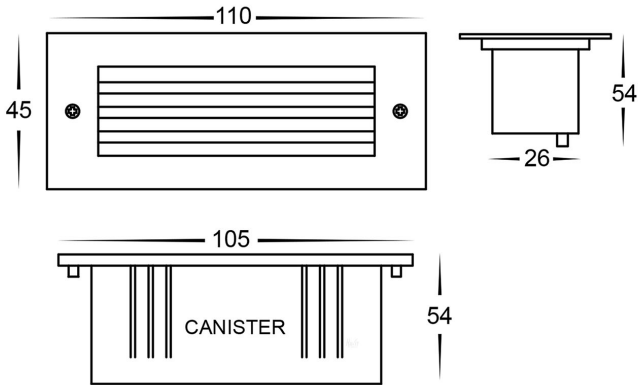

CANISTER

PART NUMBER	COLOUR TEMP	LUMENS	INPUT VOLTAGE	INCLUDED LED
HV3008T-BLK-12V	3000K	240lm	12v DC	3w Built in LED
	4000K	255lm		
HV3008T-SS316-12V	5500K	270lm		

* Lumen output measured at source

** See Warranty Terms and Conditions for more information