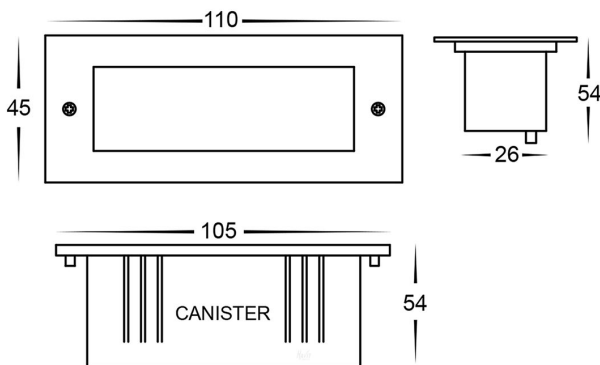

CANISTER

PART NUMBER	COLOUR TEMP	LUMENS	INPUT VOLTAGE	INCLUDED LED
HV3007T-BLK-12V	3000K	240lm	12v DC	3w Built in LED
HV3007T-SS316-12V	4000K	255lm		
	5500K	270lm		

* Lumen output measured at source

** See Warranty Terms and Conditions for more information