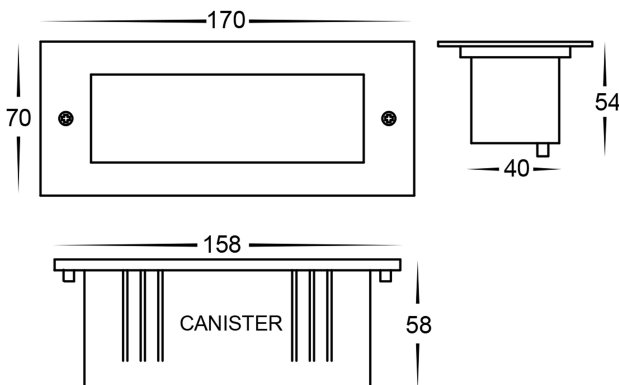

CANISTER

PART NUMBER	COLOUR TEMP	LUMENS	INPUT VOLTAGE	INCLUDED LED
HV3005T-BLK-12V	3000K	480lm	12v DC	6w Built in LED
	4000K	510lm		
HV3005T-SS316-12V	5500K	540lm		

* Lumen output measured at source

** See Warranty Terms and Conditions for more information