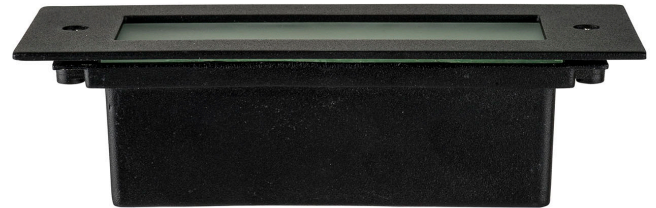

## PRODUCT SPECIFICATIONS

**Name:** BATA

**Material:** Aluminium & 316 Stainless Steel

**Colour:** Black & 316 Stainless Steel

**IP Rating:** IP54

**Lamp Base:** Built in TRI Colour LED

**CRI:** ≥80

**Wiring:** Parallel

**Dimmable:** No

**Warranty:** 2 years replacement\*\*

HV3005T-BLK-12V

CANISTER

HV3005T-SS316-12V

PART NUMBER	COLOUR TEMP	LUMENS	INPUT VOLTAGE	INCLUDED LED
HV3005T-BLK-12V	3000K	480lm	12v DC	6w Built in LED
	4000K	510lm		
HV3005T-SS316-12V	5500K	540lm		