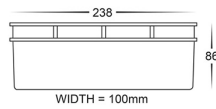

PRODUCT SPECIFICATIONS

Name: BATA

Material: 316 stainless steel face
with aluminium body

Colour: Stainless steel

IP Rating: IP54

Lamp Base: Built in TRI Colour LED

CRI: ≥80

Wiring: Parallel

Dimmable: Yes

Warranty: 2 years replacement**

PART NUMBER	COLOUR TEMP	LUMENS*	INPUT VOLTAGE	INCLUDED GLOBES
HV3004T-SS316	3000k	800lm	240v	Built in 10w LED
	4000k	850lm		
	5500k	900lm		
HV3003T-SS316-12V	3000k	800lm	240v	Built in 10w LED
	4000k	850lm		
	5500k	900lm		

12v DC Model must be used with suitable 12v DC LED Driver.

* Lumen output measured at source

** See Warranty Terms and Conditions for more information

For more information contact Havit Lighting

ADDRESS:
143 Beauchamp Road
Matraville NSW 2036
Australia

Tel: 02 9381 8300
Fax: 02 9666 8881
Email: sales@havit.com.au
web: www.havit.com.au