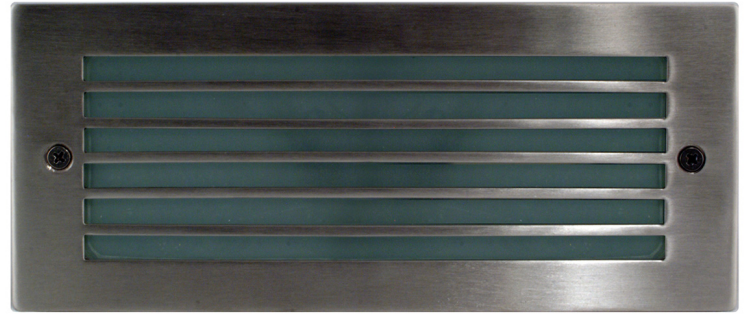

PRODUCT SPECIFICATIONS

Name: BATA

Material: 316 stainless steel face
with aluminium body

Colour: Stainless steel

IP Rating: IP54

Lamp Base: Built in TRI Colour LED

CRI: ≥80

Wiring: Parallel

Dimmable: Yes

Warranty: 2 years replacement**

PART NUMBER	COLOUR TEMP	LUMENS*	INPUT VOLTAGE	INCLUDED GLOBES
HV3004T-SS316	3000k	800lm	240v	Built in 10w LED
	4000k	850lm		
	5500k	900lm		
HV3003T-SS316-12V	3000k	800lm	240v	Built in 10w LED
	4000k	850lm		
	5500k	900lm		