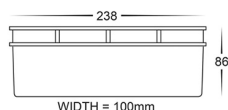

PRODUCT SPECIFICATIONS

Name: BATA

Material: 316 stainless steel Cover
with aluminium body

Colour: Black face

IP Rating: IP54

Lamp Base: Built in TRI Colour LED

CRI: ≥80

Wiring: Parallel

Dimmable: Yes

Warranty: 2 years replacement**

PART NUMBER	COLOUR TEMP	LUMENS*	INPUT VOLTAGE	INCLUDED GLOBES
HV3004T-BLK	3000k	800lm	240v	Built in 10w LED
	4000k	850lm		
	5500k	900lm		
HV3004T-BLK-12V	3000k	800lm	240v	Built in 10w LED
	4000k	850lm		
	5500k	900lm		

12v DC Model must be used with suitable 12v DC LED Driver.

* Lumen output measured at source

** See Warranty Terms and Conditions for more information

For more information contact Havit Lighting

ADDRESS:
143 Beauchamp Road
Matraville NSW 2036
Australia

Tel: 02 9381 8300
Fax: 02 9666 8881
Email: sales@havit.com.au
web: www.havit.com.au