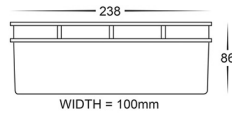

PRODUCT SPECIFICATIONS

Name: BATA

Material: 316 stainless steel face
with aluminum base

Colour: Black face

IP Rating: IP54

Lamp Base: Built in TRI Colour LED

CRI: ≥80

Wiring: Parallel

Dimmable: Yes (240v Model only)

Warranty: 2 years replacement**

PART NUMBER	COLOUR TEMP	LUMENS*	INPUT VOLTAGE	INCLUDED GLOBES
HV3003T-BLK	3000k	800lm	240v	Built in 10w LED
	4000k	850lm		
	5500k	900lm		
HV3003T-BLK-12V	3000k	800lm	240v	Built in 10w LED
	4000k	850lm		
	5500k	900lm		

12v DC Model must be used with suitable 12v DC LED Driver.

* Lumen output measured at source

** See Warranty Terms and Conditions for more information

For more information contact Havit Lighting

ADDRESS:
143 Beauchamp Road
Matraville NSW 2036
Australia

Tel: 02 9381 8300
Fax: 02 9666 8881
Email: sales@havit.com.au
web: www.havit.com.au