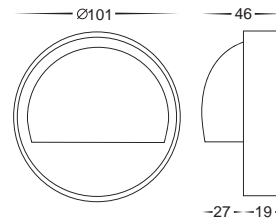

# 316 Stainless Steel Surface Mounted Eyelid Lights

- Surface mounted eyelid (steplight)
- Full body stainless steel 316 marine grade
- Frosted tempered glass
- 240v G9 25w max/12v G4 20w max
- IP rating: IP65