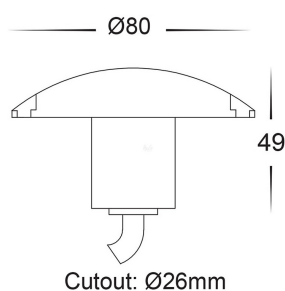

PRODUCT SPECIFICATIONS

Name: Dome

Material: Aluminium + PC

Colour: Silver & Black

IP Rating: IP65

Lamp Base: Built in 2x 3w LED

CRI: ≥80

Wiring: Parallel

Dimmable: No

Warranty: 2 years replacement**

PART NUMBER	COLOUR TEMP	LUMENS*	INPUT VOLTAGE	BEAM ANGLE	INCLUDED LED
HV2872C-SLV	5500k	2x 190lm	12vDC	60°	Built-in 2x 3w LED
HV2872W-SLV	3000k	2x 180lm	12vDC	60°	Built-in 2x 3w LED
HV2872C-BLK	5500k	2x 190lm	12vDC	60°	Built-in 2x 3w LED
HV2872W-BLK	3000k	2x 180lm	12vDC	60°	Built-in 2x 3w LED