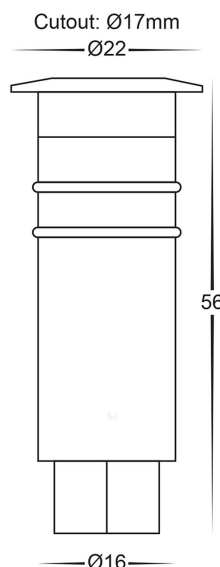

PRODUCT SPECIFICATIONS:

Name: Kett

Material: 316 Stainless Steel

Colour: Stainless Steel

Cable Length: 1.5m Cable Length

IP Rating: IP65

Lamp Base: Built- In LED

CRI: ≥80

Wiring: Parallel

Dimmable: No

Warranty: 2 Years Replacement

PART NUMBER	COLOUR TEMP	LUMENS	INPUT VOLTAGE	BEAM ANGLE	INCLUDE GLOBES
HV2861C	5500K	35lm	12v DC	30°	Built in 0.5w LED
HV2861W	3000K	30lm	12v DC	30°	Built in 0.5w LED
HV2861B	Blue	N/A	12v DC	30°	Built in 0.5w LED