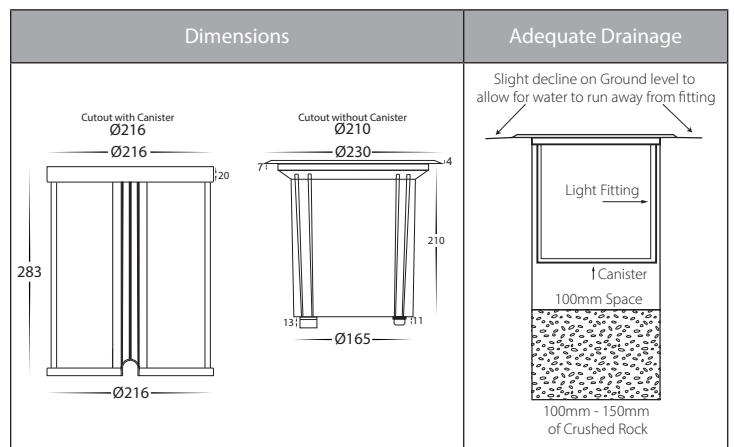

Toldo 316 Stainless Steel Round Inground Light

Product Specifications

Name	Toldo
Material	316 Stainless Steel + Aluminium
Colour	Stainless Steel Face + Black Body
IP Rating	IP67
IK Rating	IK10
Tilt	15°
Installation Type	Inground - Recessed
Trafficable	1000kg
Cable Length	300mm
Lamp Base	Built in LED
Max Wattage	20w
Protection Class	3 (No Earth Required)
Lamp Expectancy	<30,000hrs
Diffuser Type	Clear Glass
CRI	CRI>80
Dimmable	No
Warranty	3 Years Replacement*

Product Ordering

Part Number	Colour Temp	Lumens	Input Voltage	Beam Angle	Included LED	Barcode
HV1829T	3000k 4000k 5500k	1600lm 1700lm 1800lm	24v DC	30°	TRI Colour 20w Built in LED	9350418011329

*Items ordered after 01-01-2022