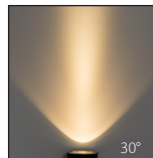

Toldo 316 Stainless Steel Round Inground Light

Product Specifications

Name	Toldo
Material	316 Stainless Steel + Aluminium
Colour	Stainless Steel Face + Black Body
IP Rating	IP67
IK Rating	IK10
Tilt	30°
Installation Type	Inground - Recessed
Trafficable	1000kg
Cable Length	300mm
Lamp Base	Built in LED
Max Wattage	5w
Protection Class	3 (No Earth Required)
Lamp Expectancy	>30,000hrs
Diffuser Type	Clear Glass
CRI	CRI>80
Dimmable	No
Warranty	3 Years Replacement*

Optional Havit Compatible Accessories

Image	Part Number	Description
	HV9971	Stainless Steel Maintenance Kit - Kit includes rejuvenating paste + Spray for final protection coating
	12v DC LED Drivers	See Catalogue or Website for full range of 12v DC LED Drivers

Product Ordering

Part Number	Colour Temp	Lumens	Input Voltage	Beam Angle	Included LED	Barcode
HV1828T	3000k 4000k 5500k	450lm 475lm 500lm	12v DC	30°	TRI Colour 5w Built in LED	9350418032638

*Items ordered after 01-01-2022