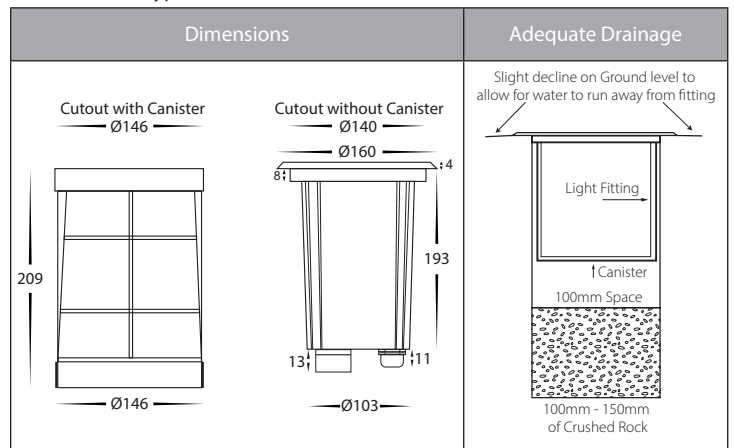

Anti Syphon Valve

Male + Female Connector

Product Ordering

Part Number	Colour Temp	Lumens	Input Voltage	Beam Angle	Included LED	Barcode
HV1828T	3000k 4000k 5500k	450lm 475lm 500lm	12v DC	30°	TRI Colour 5w Built in LED	9350418032638

*Items ordered after 01-01-2022