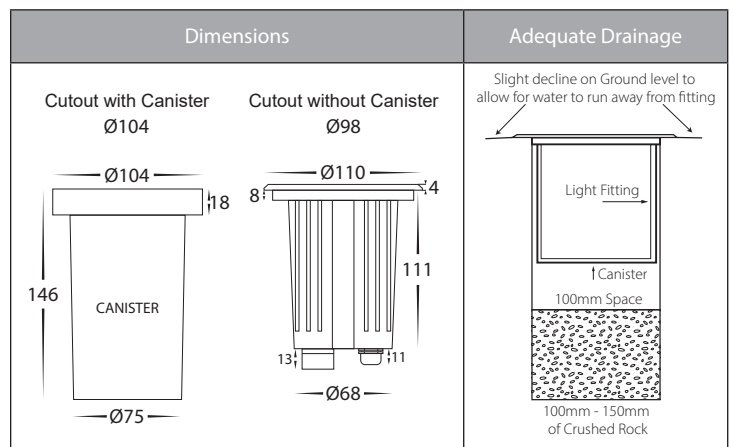

Toldo 316 Stainless Steel Round Inground Light

Product Specifications

Name	Toldo
Material	316 Stainless Steel + Aluminium
Colour	Stainless Steel Face + Black Body
IP Rating	IP67
IK Rating	IK10
Tilt	20°
Installation Type	Inground - Recessed
Trafficable	1000kg
Cable Length	300mm
Lamp Base	Built in LED
Max Wattage	3w
Protection Class	3 (No Earth Required)
Lamp Expectancy	>30,000hrs
Diffuser Type	Clear Glass
CRI	CRI>80
Dimmable	No
Warranty	3 Years Replacement*

Product Ordering

Part Number	Colour Temp	Lumens	Input Voltage	Beam Angle	Included LED	Barcode
HV1827T	3000k 4000k 5500k	270lm 285lm 300lm	12v DC	30°	TRI Colour 3w Built in LED	9350418032621

*Items ordered after 01-01-2022