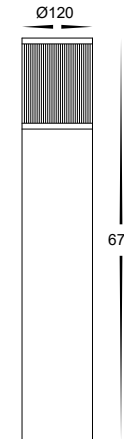

Prism Aluminium Black LED Bollard Light

Name	Prism
Material	Aluminium
Colour	Black
IP Rating	IP65
Input Voltage	240v
Colour Temp	2700k
IK Rating	IK08
Installation Type	Ground - Surface Mounted
Diffuser Type	UV Stabilised Perspex
Lamp Base	E27
Max Wattage	40w
Protection Class	1 (Earth Required)
Lamp Expectancy	<30,000hrs*
CRI	CRI>80
SDCM	<6
UGR	<39
Dimmable	Yes - Triac Dimmable
Warranty	3 Years Replacement*

HV1641W-BLK

HV1642W-BLK

HV1641W Dimensions

HV1642W Dimensions

Product Ordering

Image	Part Number	Colour Temp	Lumens	Input Voltage	Beam Angle	Included LED	Barcode
	HV1641W-BLK	2700K	700lm	240V	120°	8w E27 Filament LED	9350418042200
	HV1642W-BLK						9350418042217