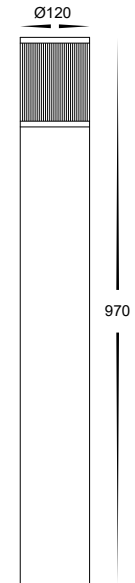

Prism Aluminium Black LED Bollard Light

Name	Prism
Material	Aluminium
Colour	Black
IP Rating	IP65
Input Voltage	240v
Colour Temp	2700k
IK Rating	IK08
Installation Type	Ground - Surface Mounted
Diffuser Type	UV Stabilised Perspex
Lamp Base	E27
Max Wattage	40w
Protection Class	1 (Earth Required)
Lamp Expectancy	<30,000hrs*
CRI	CRI>80
SDCM	<6
UGR	<39
Dimmable	Yes - Triac Dimmable
Warranty	3 Years Replacement*

HV1641W-BLK

HV1642W-BLK

HV1641W Dimensions

HV1642W Dimensions

Product Ordering

Image	Part Number	Colour Temp	Lumens	Input Voltage	Beam Angle	Included LED	Barcode
	HV1641W-BLK	2700K	700lm	240V	120°	8w E27 Filament LED	9350418042200
	HV1642W-BLK						9350418042217