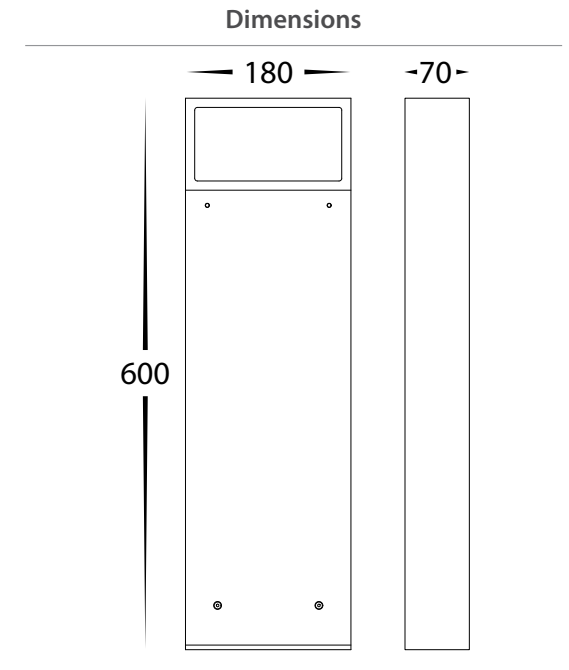

Cadrado Aluminium Black LED Bollard Light

Name	Cadrado
Material	Aluminium
Colour	Black
IP Rating	IP65
Input Voltage	240v
Colour Temp	<input type="checkbox"/> 3000k <input type="checkbox"/> 4000k <input type="checkbox"/> 5500k
IK Rating	IK08
Installation Type	Ground - Surface Mounted
Diffuser Type	Glass
Lamp Base	Built in LED
Max Wattage	10w
Protection Class	1 (Earth Required)
Lamp Expectancy	<30,000hrs*
CRI	CRI>80
SDCM	<6
UGR	<28
Dimmable	Yes - Triac Dimmable
Warranty	3 Years Replacement*

Product Ordering

Image	Part Number	Colour Temp	Lumens	Input Voltage	Beam Angle	Included LED	Barcode
	HV1636T-BLK-240V	<input type="checkbox"/> 3000K <input type="checkbox"/> 4000K <input type="checkbox"/> 5500K	700lm 750lm 725lm	240V	120°	TRI Colour 10w Built in LED	9350418041357