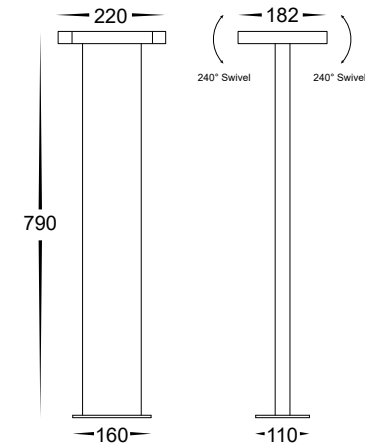

Locu Aluminium Black

Double Adjustable Bollard Light

Name	Locu
Material	Aluminium
Colour	Poly Powder Coated Black
IP Rating	IP65
Colour Temp	<input type="checkbox"/> 3000k <input type="checkbox"/> 4000k <input type="checkbox"/> 5500k
IK Rating	IK08
Installation Type	Ground - Surface Mounted
Diffuser Type	Glass
Lamp Base	Built in LED
Max Wattage	2x 10w
Protection Class	1 (Earth Required)
Lamp Expectancy	<30,000hrs*
CRI	CRI>80
SDCM	<6
UGR	<19
Dimmable	No
Warranty	3 Years Replacement*

Dimensions

Product Ordering

Image	Part Number	Colour Temp	Lumens	Input Voltage	Beam Angle	Included LED	Barcode
	HV1635T-BLK-240V	<input type="checkbox"/> 3000K	2x 500lm	240v	90°	TRI Colour 2x 10w Built in LED	9350418039736
		<input type="checkbox"/> 4000K	2x 580lm				
		<input type="checkbox"/> 5500K	2x 540lm				