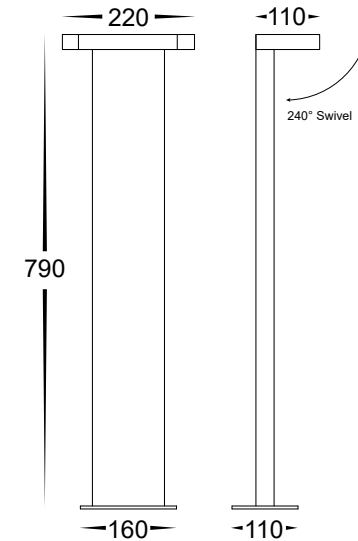

Locu Aluminium Black

Single Adjustable Bollard Light

Name	Locu
Material	Aluminium
Colour	Poly Powder Coated Black
IP Rating	IP65
Colour Temp	<input type="checkbox"/> 3000k <input type="checkbox"/> 4000k <input type="checkbox"/> 5500k
IK Rating	IK08
Installation Type	Ground - Surface Mounted
Diffuser Type	Glass
Lamp Base	Built in LED
Max Wattage	12w
Protection Class	1 (Earth Required)
Lamp Expectancy	<30,000hrs*
CRI	CRI>80
SDCM	<6
UGR	<19
Dimmable	No
Warranty	3 Years Replacement*

Dimensions

Product Ordering

Image	Part Number	Colour Temp	Lumens	Input Voltage	Beam Angle	Included LED	Barcode
	HV1634T-BLK-240V	<input type="checkbox"/> 3000K	590lm	240v	90°	TRI Colour 12w Built in LED	9350418039729
		<input type="checkbox"/> 4000K	660lm				
		<input type="checkbox"/> 5500K	610lm				