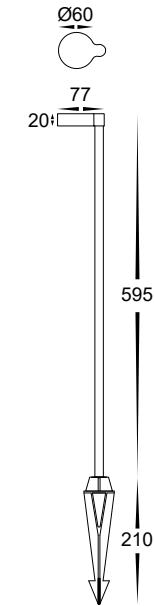

Liueg Aluminium Black Garden Bollard Spike Light

Name	Liueg
Material	Aluminium
Colour	Poly Powder Coated Black
IP Rating	IP65
Colour Temp	<input type="checkbox"/> 3000k <input type="checkbox"/> 4000k <input type="checkbox"/> 5500k
IK Rating	IK08
Installation Type	Ground - Spike
Diffuser Type	Perspex
Lamp Base	Built in LED
Max Wattage	3w
Cable Length	1000mm
Protection Class	3 (Low Voltage - No Earth Required)
Lamp Expectancy	<30,000hrs*
CRI	CRI>80
SDCM	<6
UGR	<19
Dimmable	No
Warranty	3 Years Replacement*

Warranty Terms & Conditions

Website

Dimensions

Related Products

[HV1522T-BLK-24V](#)

[HV1523T-BLK-24V](#)

Optional Havit Compatible Accessories

Image	Part Number	Description
24v Drivers		
	24v DC LED Drivers	See Catalogue or Website for full range of 24v DC LED Drivers
Surface Mounted Base		
	HV151-BLK-BASE	Surface Mounting Base
Weatherproof Connectors		
	HV9911	Small IP67 Weatherproof Connector
	HV9912	Medium IP67 Weatherproof Connector
	HV9913	Large IP67 Weatherproof Connector

Product Ordering

Image	Part Number	Colour Temp	Lumens	Input Voltage	Beam Angle	Included LED	Barcode
	HV1521T-BLK-24V	<input type="checkbox"/> 3000K <input type="checkbox"/> 4000K <input type="checkbox"/> 5500K	190lm 200lm 194lm	24v DC	120°	TRI Colour 3w Built in LED	9350418005434