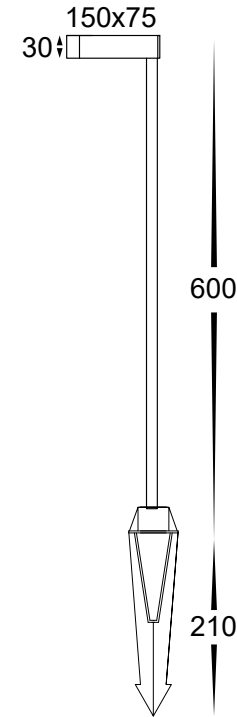

# Lindri Aluminium Black Garden Bollard Spike Light

<b>Name</b>	Lindri
<b>Material</b>	Aluminium
<b>Colour</b>	Poly Powder Coated Black
<b>IP Rating</b>	IP65
<b>Colour Temp</b>	<input type="checkbox"/> 3000k <input type="checkbox"/> 4000k <input type="checkbox"/> 5500k
<b>IK Rating</b>	IK08
<b>Installation Type</b>	Ground - Spike
<b>Diffuser Type</b>	Perspex
<b>Lamp Base</b>	Built in LED
<b>Max Wattage</b>	7w
<b>Cable Length</b>	1000mm
<b>Protection Class</b>	3 (Low Voltage - No Earth Required)
<b>Lamp Expectancy</b>	<30,000hrs*
<b>CRI</b>	CRI>80
<b>SDCM</b>	<6
<b>UGR</b>	<19
<b>Dimmable</b>	No
<b>Warranty</b>	3 Years Replacement*

## Dimensions

## Product Ordering

Image	Part Number	Colour Temp	Lumens	Input Voltage	Beam Angle	Included LED	Barcode
	<b>HV1518T-BLK-24V</b>	<input type="checkbox"/> 3000K <input type="checkbox"/> 4000K <input type="checkbox"/> 5500K	430lm 470lm 450lm	24v DC	120°	<b>TRI Colour</b> 7w Built in LED	9350418040466