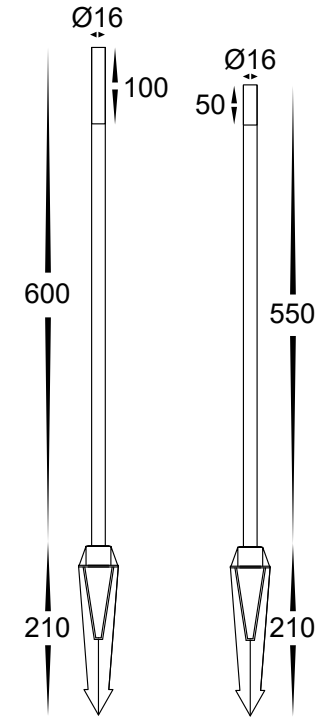

Drique Aluminium Black Garden Bollard Spike Light

Name	Drique
Material	Aluminium
Colour	Poly Powder Coated Black
IP Rating	IP65
Colour Temp	<div style="display: flex; gap: 5px;"> <div style="width: 10px; height: 10px; background-color: #FFD700; border: 1px solid black;"></div> 3000k <div style="width: 10px; height: 10px; background-color: #ADD8E6; border: 1px solid black;"></div> 4000k <div style="width: 10px; height: 10px; background-color: #00CED1; border: 1px solid black;"></div> 5500k </div>
IK Rating	IK08
Installation Type	Ground - Spike
Diffuser Type	Perspex
Lamp Base	Built in LED
Max Wattage	1w
Cable Length	1000mm
Protection Class	3 (Low Voltage - No Earth Required)
Lamp Expectancy	<30,000hrs*
CRI	CRI>80
SDCM	<6
UGR	<29
Dimmable	No
Warranty	3 Years Replacement*

Warranty
Terms & Conditions

Website

Supplied with 2 Perspex Lenses

Dimensions

Related Products

[HV1515T-BLK-24V](#)

Optional Havit Compatible Accessories

Image	Part Number	Description
24v Drivers		
	24v DC LED Drivers	See Catalogue or Website for full range of 24v DC LED Drivers
Weatherproof Connectors		
	HV9911	Small IP67 Weatherproof Connector
	HV9912	Medium IP67 Weatherproof Connector
	HV9913	Large IP67 Weatherproof Connector

Product Ordering

Image	Part Number	Colour Temp	Lumens	Input Voltage	Beam Angle	Included LED	Barcode
	HV1514T-BLK-24V	<div style="display: flex; gap: 5px;"> <div style="width: 10px; height: 10px; background-color: #FFD700; border: 1px solid black;"></div> 3000K <div style="width: 10px; height: 10px; background-color: #ADD8E6; border: 1px solid black;"></div> 4000K <div style="width: 10px; height: 10px; background-color: #00CED1; border: 1px solid black;"></div> 5500K </div>	40lm 45lm 42lm	24v DC	120°	TRI Colour 1w Built in LED	9350418040398