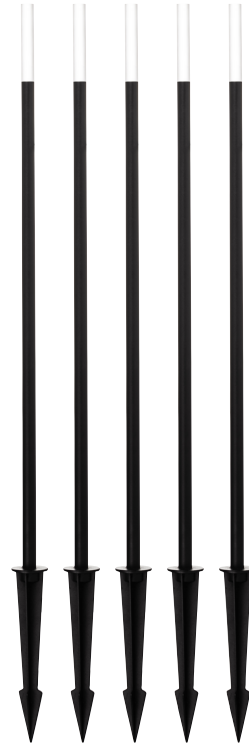

Drique Aluminium Black RGBCW Garden Bollard Spike Light

| | |
|--------------------------|---|
| Name | Drique |
| Material | Aluminium |
| Colour | Poly Powder Coated Black |
| IP Rating | IP65 |
| Colour Temp |  RGBCW |
| IK Rating | IK08 |
| Installation Type | Ground - Spike |
| Diffuser Type | Perspex |
| Lamp Base | Built in LED |
| Max Wattage | 1w |
| Cable Length | 2000mm |
| Protection Class | Driver = 2 (No Earth Required) Fitting = 3 (Low Voltage - No Earth Required) |
| Lamp Expectancy | <30,000hrs* |
| CRI | CRI>80 |
| SDCM | <6 |
| UGR | <29 |
| Dimmable | Yes - With APP or Remote |
| Warranty | 3 Years Replacement* |

Supplied with 2 Perspex Lenses

Dimensions

Wiring Diagram

Warranty
Terms & Conditions

Website

Compatible with major smart home systems.

HaviSMART™

Product Ordering

| Image | Part Number | Colour Temp | Lumens | Input Voltage | Beam Angle | Included LED | Barcode |
|---|----------------------------|-------------|------------|-----------------------------------|------------|------------------------------------|---------------|
|  | HV1514RGBCW-BLK-KIT | RGBCW | 5x 30-35lm | Driver = 240v Fitting = 24v DC | 120° | RGBCW 5x 1w Built in LED | 9350418040428 |
|  | HV1514RGBCW-BLK-24V | | 30-35lm | 24v DC | | RGBCW 1w Built in LED | 9350418040411 |