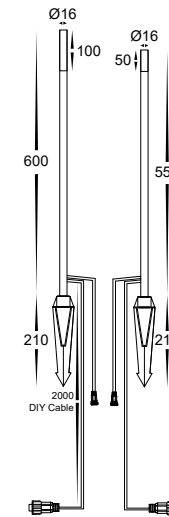

Drique Aluminium Black RGBCW Garden Bollard Spike Light

| | |
|--------------------------|---|
| Name | Drique |
| Material | Aluminium |
| Colour | Poly Powder Coated Black |
| IP Rating | IP65 |
| Colour Temp |  RGBCW |
| IK Rating | IK08 |
| Installation Type | Ground - Spike |
| Diffuser Type | Perspex |
| Lamp Base | Built in LED |
| Max Wattage | 1w |
| Cable Length | 2000mm |
| Protection Class | Driver = 2 (No Earth Required) Fitting = 3 (Low Voltage - No Earth Required) |
| Lamp Expectancy | <30,000hrs* |
| CRI | CRI>80 |
| SDCM | <6 |
| UGR | <29 |
| Dimmable | Yes - With APP or Remote |
| Warranty | 3 Years Replacement* |

Supplied with 2 Perspex Lenses

Dimensions

Wiring Diagram

Warranty
Terms & Conditions

Website

Compatible with major smart home systems.

HaviSMART™

Product Ordering

| Image | Part Number | Colour Temp | Lumens | Input Voltage | Beam Angle | Included LED | Barcode |
|---|----------------------------|-------------|------------|-----------------------------------|------------|------------------------------------|---------------|
|  | HV1514RGBCW-BLK-KIT | RGBCW | 5x 30-35lm | Driver = 240v Fitting = 24v DC | 120° | RGBCW 5x 1w Built in LED | 9350418040428 |
|  | HV1514RGBCW-BLK-24V | | 30-35lm | 24v DC | | RGBCW 1w Built in LED | 9350418040411 |

Optional Havit Compatible Accessories

| Image | Part Number | Description |
|---|---------------------------------|--|
| Extension Cable | | |
|  | HV1514RGBCW-EXT | 1500mm Extension cable to suit to extend distance between 2 fittings |