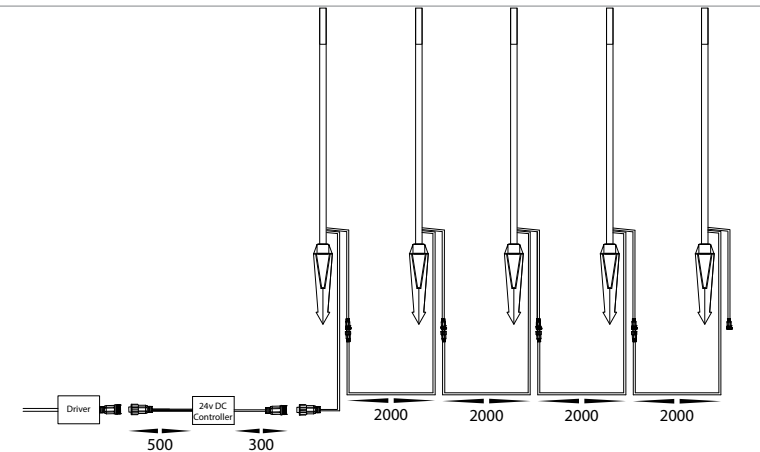

Drique Aluminium Black RGBCW Garden Bollard Spike Light

| | |
|--------------------------|---|
| Name | Drique |
| Material | Aluminium |
| Colour | Poly Powder Coated Black |
| IP Rating | IP65 |
| Colour Temp |  RGBCW |
| IK Rating | IK08 |
| Installation Type | Ground - Spike |
| Diffuser Type | Perspex |
| Lamp Base | Built in LED |
| Max Wattage | 1w |
| Cable Length | 2000mm |
| Protection Class | Driver = 2 (No Earth Required) Fitting = 3 (Low Voltage - No Earth Required) |
| Lamp Expectancy | <30,000hrs* |
| CRI | CRI>80 |
| SDCM | <6 |
| UGR | <29 |
| Dimmable | Yes - With APP or Remote |
| Warranty | 3 Years Replacement* |

Supplied with 2 Perspex Lenses

Dimensions

Wiring Diagram

Warranty
Terms & Conditions

Website

Compatible with major smart home systems.

HaviSMART™

Product Ordering

| Image | Part Number | Colour Temp | Lumens | Input Voltage | Beam Angle | Included LED | Barcode |
|---|----------------------------|-------------|------------|-----------------------------------|------------|------------------------------------|---------------|
|  | HV1514RGBCW-BLK-KIT | RGBCW | 5x 30-35lm | Driver = 240v Fitting = 24v DC | 120° | RGBCW 5x 1w Built in LED | 9350418040428 |
|  | HV1514RGBCW-BLK-24V | | 30-35lm | 24v DC | | RGBCW 1w Built in LED | 9350418040411 |