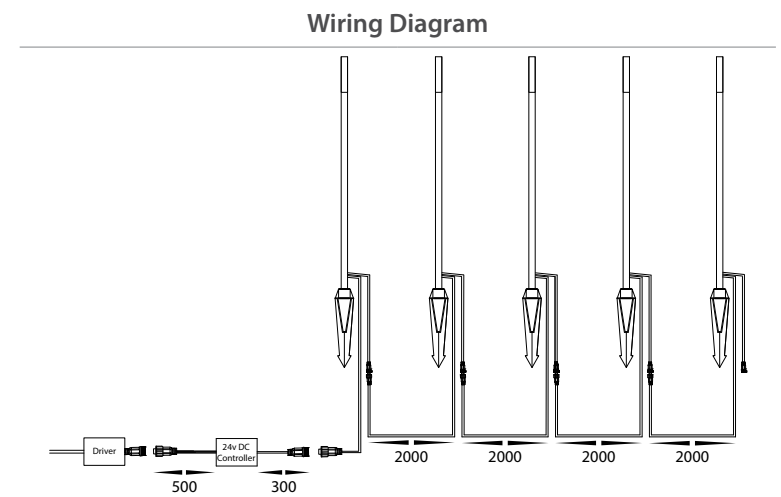

Drique Aluminium Black CCT Garden Bollard Spike Light

Name	Drique
Material	Aluminium
Colour	Poly Powder Coated Black
IP Rating	IP65
Colour Temp	 CCT
IK Rating	IK08
Installation Type	Ground - Spike
Diffuser Type	Perspex
Lamp Base	Built in LED
Max Wattage	1w
Cable Length	2000mm
Protection Class	Driver = 2 (No Earth Required) Fitting = 3 (Low Voltage - No Earth Required)
Lamp Expectancy	<30,000hrs*
CRI	CRI>80
SDCM	<6
UGR	<29
Dimmable	Yes - With APP or Remote
Warranty	3 Years Replacement*

HaviSMART™

Product Ordering

Image	Part Number	Colour Temp	Lumens	Input Voltage	Beam Angle	Included LED	Barcode
	HV1514CCT-BLK-KIT	CCT 3000k-5500k	5x 40-45lm	Driver = 240v Fitting = 24v DC	120°	CCT 5x 1w Built in LED	9350418040404
	HV1514CCT-BLK-24V		40-45lm	24v DC		CCT 1w Built in LED	9350418040527