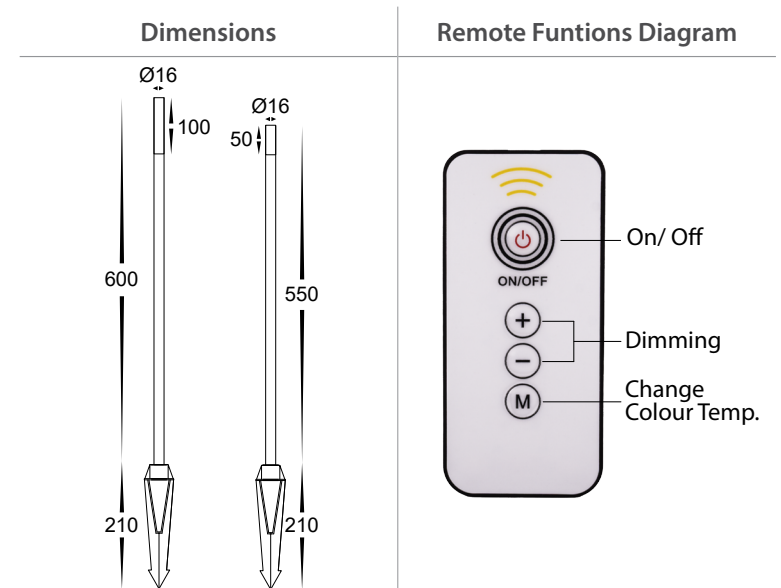

Drique Aluminium Black CCT Garden Bollard Spike Light

Name	Drique
Material	Aluminium
Colour	Poly Powder Coated Black
IP Rating	IP65
Colour Temp	 CCT
IK Rating	IK08
Installation Type	Ground - Spike
Diffuser Type	Perspex
Lamp Base	Built in LED
Max Wattage	1w
Cable Length	2000mm
Protection Class	Driver = 2 (No Earth Required) Fitting = 3 (Low Voltage - No Earth Required)
Lamp Expectancy	<30,000hrs*
CRI	CRI>80
SDCM	<6
UGR	<29
Dimmable	Yes - With APP or Remote
Warranty	3 Years Replacement*

HaviSMART™

Product Ordering

Image	Part Number	Colour Temp	Lumens	Input Voltage	Beam Angle	Included LED	Barcode
	HV1514CCT-BLK-KIT	CCT 3000k-5500k	5x 40-45lm	Driver = 240v Fitting = 24v DC	120°	CCT 5x 1w Built in LED	9350418040404
	HV1514CCT-BLK-24V		40-45lm	24v DC		CCT 1w Built in LED	9350418040527