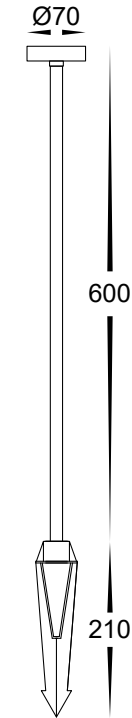

Vertex Aluminium Black Garden Bollard Spike Light

Name	Vertex
Material	Aluminium
Colour	Poly Powder Coated Black
IP Rating	IP65
Colour Temp	<input type="checkbox"/> 3000k <input type="checkbox"/> 4000k <input type="checkbox"/> 5500k
IK Rating	IK08
Installation Type	Ground - Spike
Diffuser Type	Polycarbonate
Lamp Base	Built in LED
Max Wattage	3w
Cable Length	1000mm
Protection Class	3 (Low Voltage - No Earth Required)
Lamp Expectancy	<30,000hrs*
CRI	CRI>80
SDCM	<6
UGR	<19
Dimmable	No
Warranty	3 Years Replacement*

Warranty Terms & Conditions

Website

Dimensions

Related Products

[HV1511T-BLK-24V](#)

Product Ordering

Image	Part Number	Colour Temp	Lumens	Input Voltage	Beam Angle	Included LED	Barcode
	HV1512T-BLK-24V	<input type="checkbox"/> 3000K	110lm	24v DC	120°	TRI Colour 3w Built in LED	9350418040374
		<input type="checkbox"/> 4000K	120lm				
		<input type="checkbox"/> 5500K	115lm				