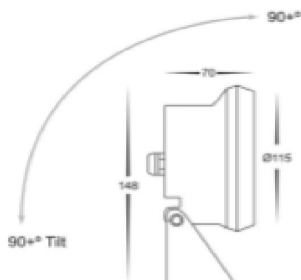

### PRODUCT SPECIFICATIONS

**Name:** SOTTO  
**Material:** 316 Stainless Steel  
**Colour:** Stainless Steel  
**IP Rating:** IP68  
**Installation depth:** 3 metre max.  
**Cable length:** 6m  
**Lamp Base:** Built in LED  
**CRI:** ≥80  
**Wiring:** Parallel  
**Dimmable:** No  
**Warranty:** 2 years replacement\*\*