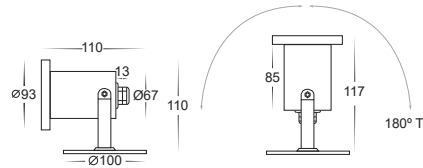

Dimensions