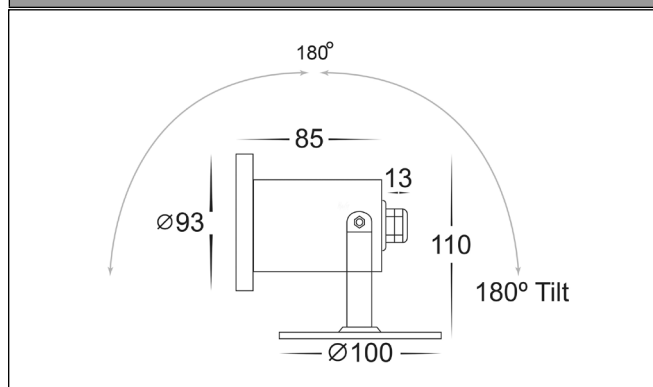

Onder 316 Stainless Steel RGBW Pond Light

PRODUCT SPECIFICATIONS

Name	Onder
Material	316 Stainless Steel
Colour	Stainless Steel
IP Rating	IP68
Lamp Base	MR16
Cable Length	6000mm
Installation Depth	Up to 1000mm
CRI:	>80
Wiring	Parallel
Dimmable	No
Warranty	3 Years Replacement

DIMENSIONS

LIGHT DISTRIBUTION

SUITABLE RGBW CONTROLLERS

SUITABLE LED DRIVERS

COLOUR TEMP

IP RATING

APPROVAL

IMAGE	PART NUMBER	COLOUR TEMP	LUMENS	INPUT VOLTAGE	BEAM ANGLE	INCLUDED LED
	HV1491RGBW	RGB + 3000K	275lm (3000k)	12v DC	45°	5w Built in RGBW LED (Must be used with a 12v DC LED Dr)