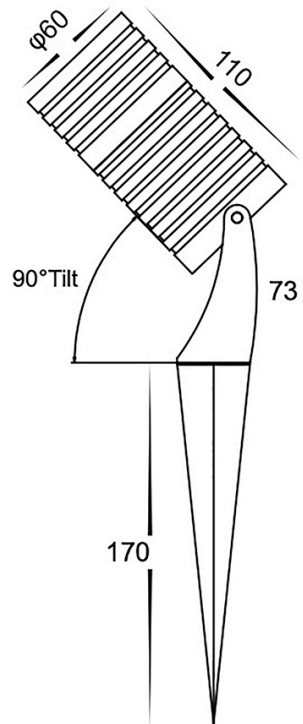

PRODUCT SPECIFICATIONS

Name: Nova

Material: Aluminium

Colour: Poly Powder Coated Black

CRI: ≥80

IP Rating: IP65

Lamp Base: MR16

Wiring: Parallel

Dimmable: No

Warranty: 2 years replacement**

Compatible with
Tri-Colour 9in1
3w, 5w, 7w
12v or 24v LED Globe

PART NUMBER	COLOUR TEMP	LUMENS*	INPUT VOLTAGE	BEAM ANGLE	INCLUDED GLOBES
HV1462T-BLK	3000k	270lm	12v DC	120°	5w MR16 TRI Colour LED
	4000k	285lm			
	5500k	300lm			